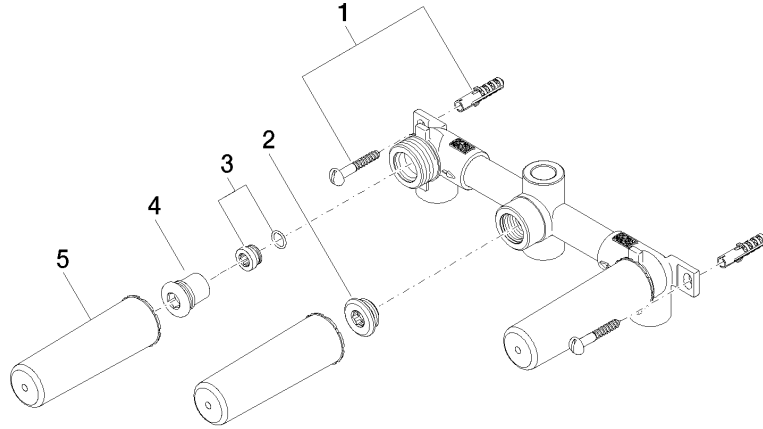

## Concealed wall-mounted mixer centred spout -

35 707 970 90

mm [inches]

	min	max
Madison	55 [2 1/8"]	115 [4 1/2"]
Square	55 [2 1/8"]	110 [4 3/8"]
Circle	55 [2 1/8"]	130 [5 1/8"]
Vaia	60 [2 3/8"]	132 [5 1/4"]
Domicil	60 [2 1/2"]	100 [3 7/8"]
Deque	70 [2 3/4"]	135 [5 3/8"]
Gentle	70 [2 3/4"]	135 [5 3/8"]
La Fleur	70 [2 3/4"]	135 [5 3/8"]
Selv	70 [2 3/4"]	135 [5 3/8"]
Supernova	70 [2 3/4"]	135 [5 3/8"]
Symetrics	70 [2 3/4"]	135 [5 3/8"]
Tara	70 [2 3/4"]	135 [5 3/8"]
CL_2	93 [3 5/8"]	115 [4 1/2"]
MEM	93 [3 5/8"]	138 [5 3/8"]
CL_1	93 [3 5/8"]	138 [5 3/8"]
La Fleur Cl.	102 [4"]	144 [5 3/8"]

# Concealed wall-mounted mixer centred spout -

---

35 707 970 90

**Product version from 4/1/2022**