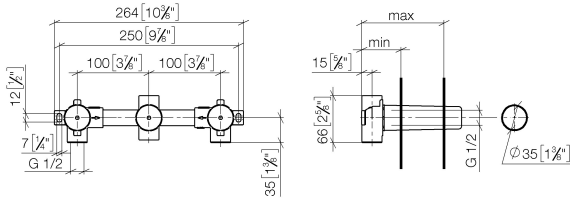

**Concealed wall-mounted mixer centred spout -**

---

35 707 970 90

- 3x dust cover
- 2x female thread 1/2" connections
- 1x female thread 1/2" outlet
- 3x sealing plug 1/2"
- gauge 100 mm
- lead-free

**Recommended miscellaneous**

---

**Leak protection 1/2" -**

12 010 970 90

**Recommended miscellaneous**

---

**Drybox Wall-mounted basin mixer centred spout -** 39 708 970 90

- Overflow is part of the scope of delivery.

## Concealed wall-mounted mixer centred spout -

35 707 970 90

mm [inches]

	min	max
Madison	55 [2 1/8"]	115 [4 1/2"]
Square	55 [2 1/8"]	110 [4 3/8"]
Circle	55 [2 1/8"]	130 [5 1/8"]
Vaia	60 [2 3/8"]	132 [5 1/4"]
Domicil	60 [2 1/2"]	100 [3 7/8"]
Deque	70 [2 3/4"]	135 [5 3/8"]
Gentle	70 [2 3/4"]	135 [5 3/8"]
La Fleur	70 [2 3/4"]	135 [5 3/8"]
Selv	70 [2 3/4"]	135 [5 3/8"]
Supernova	70 [2 3/4"]	135 [5 3/8"]
Symetrics	70 [2 3/4"]	135 [5 3/8"]
Tara	70 [2 3/4"]	135 [5 3/8"]
CL_2	93 [3 5/8"]	115 [4 1/2"]
MEM	93 [3 5/8"]	138 [5 3/8"]
CL_1	93 [3 5/8"]	138 [5 3/8"]
La Fleur Cl.	102 [4"]	144 [5 3/8"]