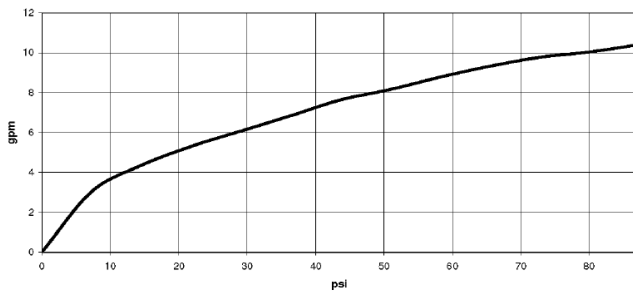

Recommended miscellaneous

Leak protection 1/2" -

12 010 970 90

Concealed wall-mounted mixer spout on left -

35 713 970 90

mm [inches]

	min	max
Supernova	65 [2 1/2"]	130 [5 1/8"]
Deque	65 [2 1/2"]	130 [5 1/8"]
Tara	65 [2 1/2"]	130 [5 1/8"]
Vaia	64 [2 1/2"]	136 [5 3/8"]
CL-2	97 [3 7/8"]	120 [4 3/4"]

Flow rate chart

Codes & Standards

DIN 4109

ISO 3822

Ü-Zeichen

XP P 41-280

Concealed wall-mounted mixer spout on left -

35 713 970 90