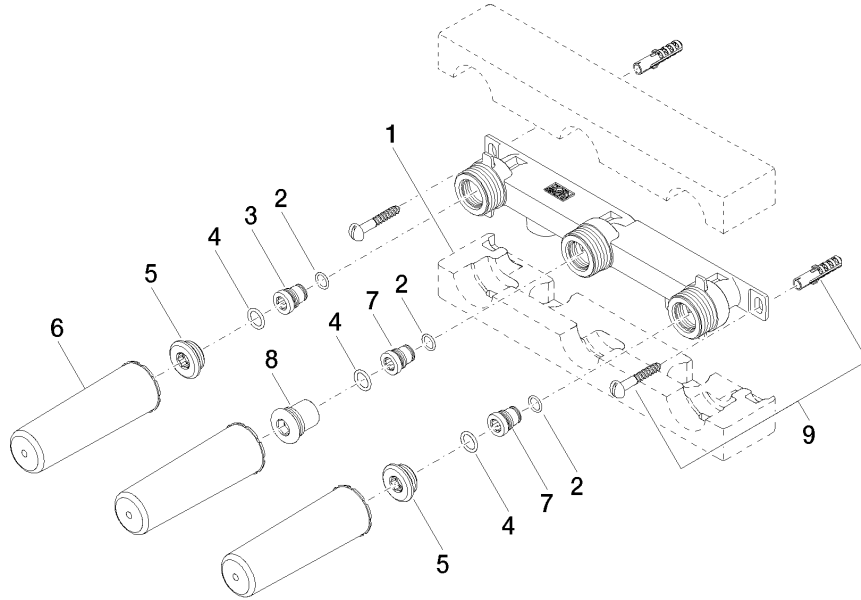

Concealed wall-mounted mixer spout on left -

35 713 970 90

- red brass, lead-free
- 2x female thread 1/2" connections
- 3x female thread 1/2" outlet
- 3x sealing plug 1/2"
- 3x dust cover
- soundproofing
- gauge 100 mm

Recommended miscellaneous

Leak protection 1/2" -

12 010 970 90

Concealed wall-mounted mixer spout on left -

35 713 970 90

mm [inches]

	min	max
Supernova	65 [2 1/2"]	130 [5 1/8"]
Deque	65 [2 1/2"]	130 [5 1/8"]
Tara	65 [2 1/2"]	130 [5 1/8"]
Vaia	64 [2 1/2"]	136 [5 3/8"]
CL-2	97 [3 7/8"]	120 [4 3/4"]

Certificates

ACS_21 ACC LY

LGA_19

LGA_19

Concealed wall-mounted mixer spout on left -

35 713 970 90

Concealed wall-mounted mixer spout on left -

35 713 970 90

Spare parts list

No.	Item Number	Name	Quantity used	Delivery time
	09 11 11 043 90	accessories	17	2