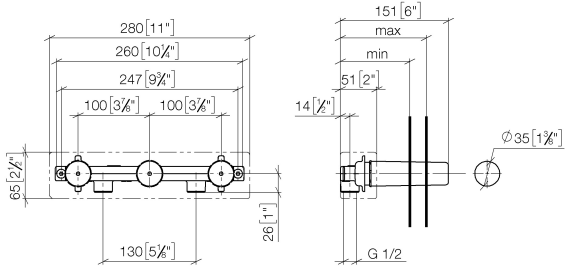

Concealed wall-mounted mixer spout on left -

35 713 970 90

- red brass, lead-free
- 2x female thread 1/2" connections
- 3x female thread 1/2" outlet
- 3x sealing plug 1/2"
- 3x dust cover
- soundproofing
- gauge 100 mm

Recommended miscellaneous

Leak protection 1/2" -

12 010 970 90

Concealed wall-mounted mixer spout on left -

35 713 970 90

mm [inches]

	min	max
Supernova	65 [2 1/2"]	130 [5 1/8"]
Deque	65 [2 1/2"]	130 [5 1/8"]
Tara	65 [2 1/2"]	130 [5 1/8"]
Vaia	64 [2 1/2"]	136 [5 3/8"]
CL-2	97 [3 7/8"]	120 [4 3/4"]

Flow rate chart

Codes & Standards

DIN 4109

ISO 3822

Ü-Zeichen

XP P 41-280

Concealed wall-mounted mixer spout on left -

35 713 970 90