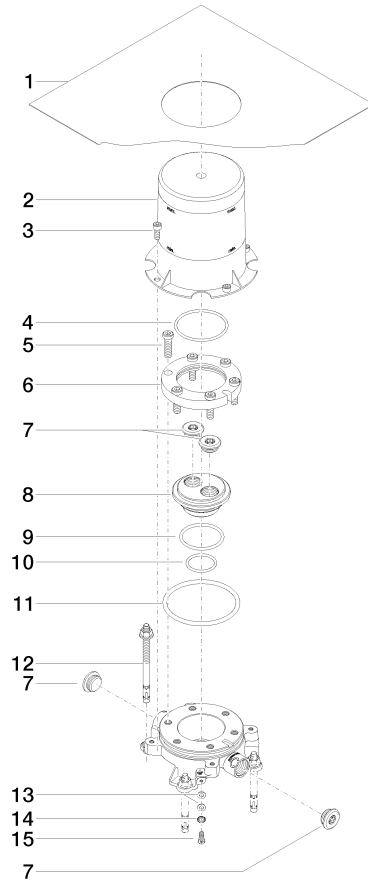

Concealed floor mounting -

35 945 970 90

- red brass, lead-free
- 2x female thread 1/2" connections
- dust cover
- anti-water packing

Recommended miscellaneous

Drybox for floor mounting -

38 945 970 90

- Overflow is part of the scope of delivery.

Concealed floor mounting -

35 945 970 90

mm [inches]

Certificates

WRAS_2005008.

Concealed floor mounting -

35 945 970 90

Spare parts list

No.	Item Number	Name	Quantity used	Delivery time
1	04 14 03 077 00 90	gasket kit	1	2
2	09 21 02 116 90	cap	1	2
3	09 30 30 053 90	screw	4	2
4	09 14 10 078 90	seal	1	2
5	09 30 30 047 90	screw	6	2
6	09 30 11 121 90	connection	1	2
7	04 31 20 006 00 90	plug	4	2
8	09 31 20 033 90	plug	1	2
9	09 14 10 084 90	seal	1	2
10	09 14 10 018 90	seal	1	2
11	09 14 10 072 90	seal	1	2
12	04 30 35 008 00 90	fixing set	4	2
13	09 30 11 048 90	disc	2	2
14	90 30 11 032 00 90	disc	1	2
15	09 30 30 058 90	screw	1	2