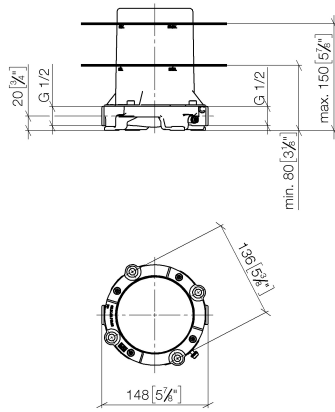

Concealed floor mounting -

35 945 970 90

- red brass, lead-free
- 2x female thread 1/2" connections
- dust cover
- anti-water packing

Recommended miscellaneous

Drybox for floor mounting -

38 945 970 90

- Overflow is part of the scope of delivery.

Concealed floor mounting -

35 945 970 90

mm [inches]

Certificates

WRAS_2005008.

Concealed floor mounting -

35 945 970 90

Spare parts list

No.	Item Number	Name	Quantity used	Delivery time
1	04 14 03 077 00 90	gasket kit	1	2
2	09 21 02 116 90	cap	1	2
3	09 30 30 053 90	screw	4	2
4	09 14 10 078 90	seal	1	2
5	09 30 30 047 90	screw	6	2
6	09 30 11 121 90	connection	1	2
7	04 31 20 006 00 90	plug	4	2
8	09 31 20 033 90	plug	1	2
9	09 14 10 084 90	seal	1	2
10	09 14 10 018 90	seal	1	2
11	09 14 10 072 90	seal	1	2
12	04 30 35 008 00 90	fixing set	4	2
13	09 30 11 048 90	disc	2	2
14	90 30 11 032 00 90	disc	1	2
15	09 30 30 058 90	screw	1	2