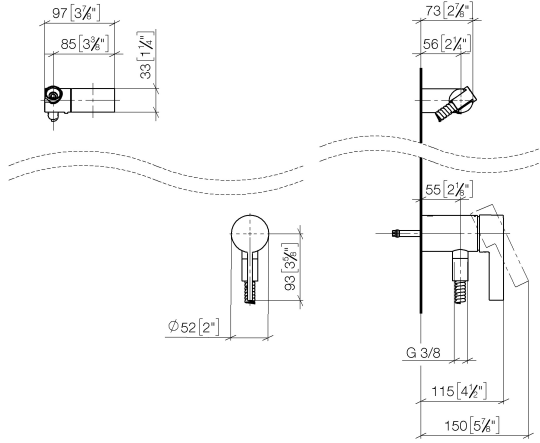

IMO

36 002 970
mm [inches]

Certificates

Belgaqua_21-025- WRAS_2011027. LGA_29928.
27_1.

36 002 970

Spare parts list

No.	Item Number	Name	Quantity used	Delivery time
1	28 060 970-33	Wall bracket swivel - Matte Black	1	30
2	28 322 970-33	Metal shower hose 1/2" x 3/8" x 1750 mm - Matte Black	1	2
3	36 050 970-33	Concealed single-lever mixer with integrated shower connection - Matte Black	1	30