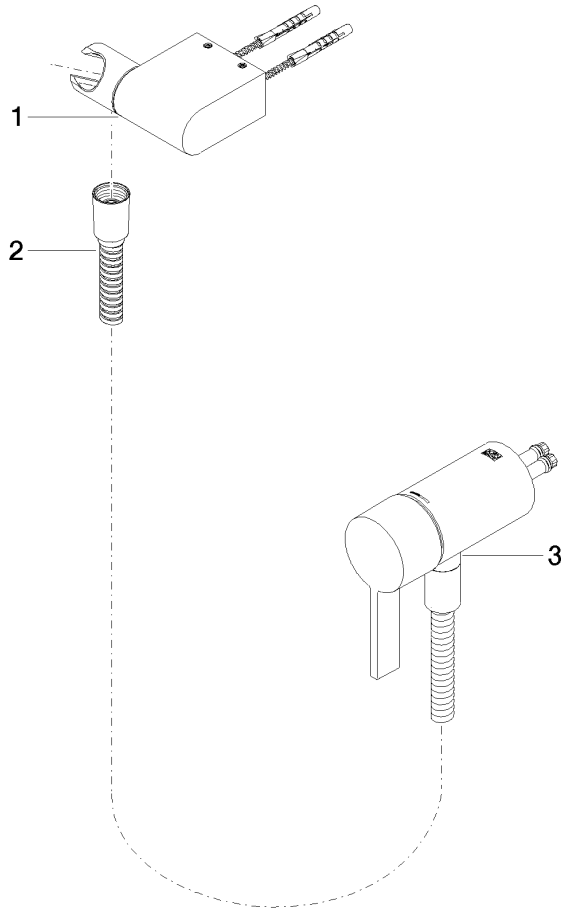

IMO

36 002 970
mm [inches]

Certificates

Belgaqua_21-025- WRAS_2011027. LGA_29928.
27_1.

36 002 970

Spare parts list

No.	Item Number	Name	Quantity used	Delivery time
1	28 060 970-33	Wall bracket swivel - Matte Black	1	30
2	28 322 970-33	Metal shower hose 1/2" x 3/8" x 1750 mm - Matte Black	1	2
3	36 050 970-33	Concealed single-lever mixer with integrated shower connection - Matte Black	1	30