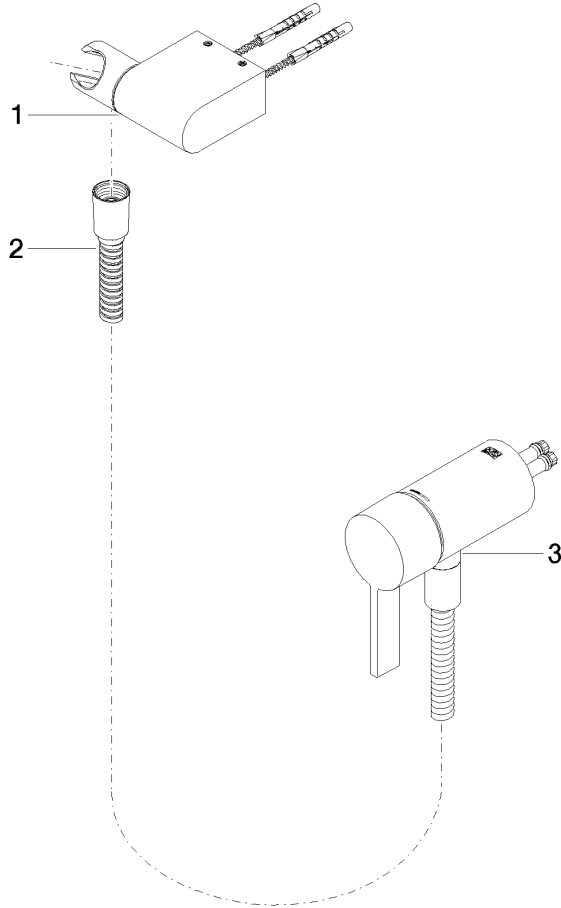

Concealed single-lever mixer with integrated shower connection with hand shower set without hand shower - Brushed Bronze

IMO

36 002 970

- metal shower hose 1750mm with integrated anti-twist protection
- WRAS 2011027

Required miscellaneous

Hand shower - Brushed Bronze 28 012 979-42

Required miscellaneous

Hand shower - Brushed Bronze 28 018 979-42

Required miscellaneous

Hand shower - Brushed Bronze 28 017 979-42

Concealed single-lever mixer with integrated shower connection with hand shower set without hand shower - Brushed Bronze

IMO

36 002 970
mm [inches]

36 002 970

Spare parts list

No.	Item Number	Name	Quantity used	Delivery time
1	28 060 970-42	Wall bracket swivel - Brushed Bronze	1	30
2	28 322 970-42	Metal shower hose 1/2" x 3/8" x 1750 mm - Brushed Bronze	1	30
3	36 050 970-42	Concealed single-lever mixer with integrated shower connection - Brushed Bronze	1	30