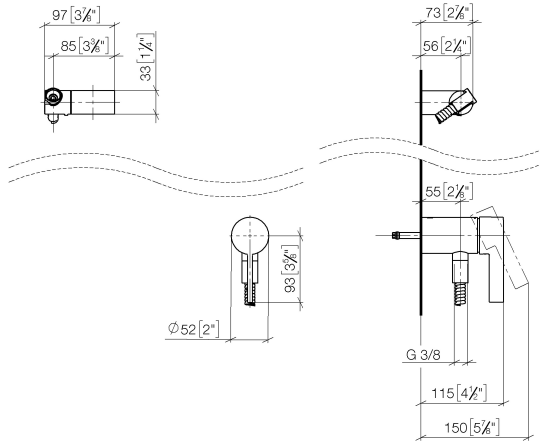

Concealed single-lever mixer with integrated shower connection with hand shower set without hand shower - Brushed Bronze

IMO

36 002 970

- metal shower hose 1750mm with integrated anti-twist protection
- WRAS 2011027

Required miscellaneous

Concealed wall mounting - 35 050 970 90
 •min. recess depth 80 mm
 •max. recess depth 105 mm

Required miscellaneous

Hand shower FlowReduce - 28 018 979-42
Brushed Bronze 0010

Required miscellaneous

Required miscellaneous

Hand shower - Brushed Bronze 28 012 979-42

Required miscellaneous

Hand shower - Brushed Bronze 28 018 979-42

Required miscellaneous

Hand shower - Brushed Bronze 28 017 979-42

Concealed single-lever mixer with integrated shower connection with hand shower set without hand shower - Brushed Bronze

IMO

36 002 970
mm [inches]

36 002 970

Spare parts list

No.	Item Number	Name	Quantity used	Delivery time
1	28 060 970-42	Wall bracket swivel - Brushed Bronze	1	30
2	28 322 970-42	Metal shower hose 1/2" x 3/8" x 1750 mm - Brushed Bronze	1	30
3	36 050 970-42	Concealed single-lever mixer with integrated shower connection - Brushed Bronze	1	30