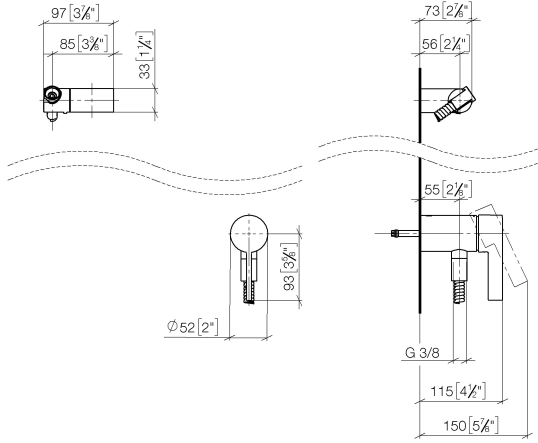

Concealed single-lever mixer with integrated shower connection with hand shower set without hand shower - Brushed Champagne (22kt Gold)

IMO

36 002 970

- metal shower hose 1750mm with integrated anti-twist protection
- WRAS 2011027

This article does not include a hand shower!

Intrinsic protection against back flow.

Fits: IMO, LULU, MADISON, MEM, TARA, CL.1, LISSÉ, VAIA, META, CYO

	Brushed Champagne (22kt Gold)	36 002 970-46
	Chrome	36 002 970-00
	Brushed Platinum	36 002 970-06
	Platinum	36 002 970-08
	Dark Chrome	36 002 970-19
	Brushed Light Gold	36 002 970-27
	Brushed Durabrass (23kt Gold)	36 002 970-28
	Matte Black	36 002 970-33
	Brushed Bronze	36 002 970-42
	Champagne (22kt Gold)	36 002 970-47
	Brushed Chrome	36 002 970-93
	Brushed Dark Platinum	36 002 970-99

Concealed single-lever mixer with integrated shower connection with hand shower set without hand shower - Brushed Champagne (22kt Gold)

IMO

36 002 970
mm [inches]

Concealed single-lever mixer with integrated shower connection with hand shower set without hand shower - Brushed Champagne (22kt Gold)

IMO

36 002 970
Parts for other finishes can be found here: Chrome

Spare parts list

No.	Item Number	Name	Quantity used	Delivery time
1	28 060 970-46	Wall bracket swivel - Brushed Champagne (22kt Gold)	1	30
2	28 322 970-46	Metal shower hose 1/2" x 3/8" x 1750 mm - Brushed Champagne (22kt Gold)	1	30
3	36 050 970-46	Concealed single-lever mixer with integrated shower connection - Brushed Champagne (22kt Gold)	1	30