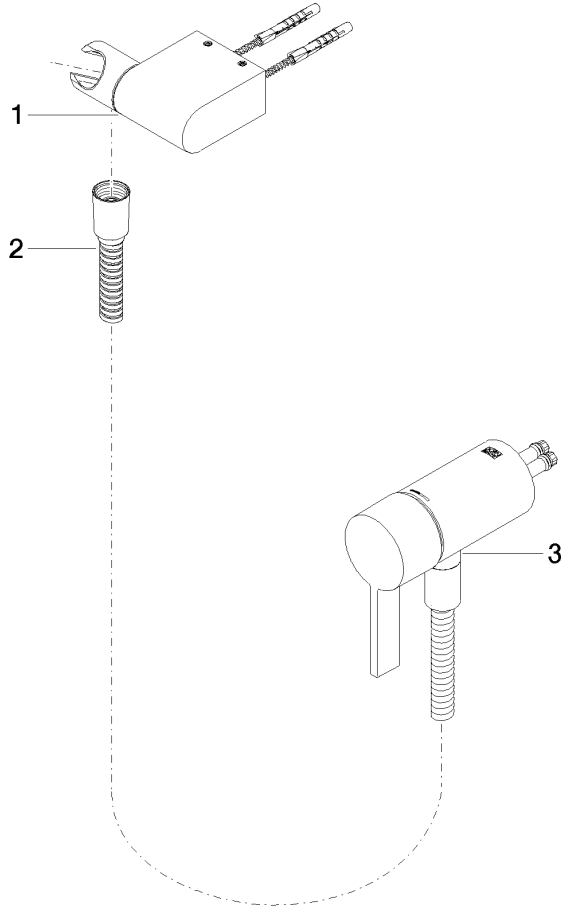

Concealed single-lever mixer with integrated shower connection with hand shower set without hand shower - Brushed Chrome

IMO

36 002 970

- metal shower hose 1750mm with integrated anti-twist protection
- WRAS 2011027

Required miscellaneous

Concealed wall mounting -

35 050 970 90

- min. recess depth 80 mm
- max. recess depth 105 mm

Concealed single-lever mixer with integrated shower connection with hand shower set without hand shower - Brushed Chrome

IMO

36 002 970
mm [inches]

Certificates

Belgaqua_21-025- WRAS_2011027. LGA_29928.
27_1.

36 002 970

Spare parts list

No.	Item Number	Name	Quantity used	Delivery time
1	28 060 970-93	Wall bracket swivel - Brushed Chrome	1	20
2	28 322 970-93	Metal shower hose 1/2" x 3/8" x 1750 mm - Brushed Chrome	1	20
3	36 050 970-93	Concealed single-lever mixer with integrated shower connection - Brushed Chrome	1	20