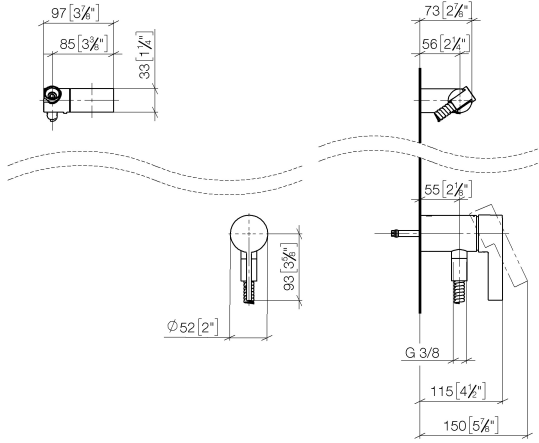

Concealed single-lever mixer with integrated shower connection with hand shower set without hand shower - Brushed Chrome

IMO

36 002 970

- metal shower hose 1750mm with integrated anti-twist protection
- WRAS 2011027

Required miscellaneous

Concealed wall mounting -

35 050 970 90

- min. recess depth 80 mm
- max. recess depth 105 mm

Concealed single-lever mixer with integrated shower connection with hand shower set without hand shower - Brushed Chrome

IMO

36 002 970
mm [inches]

Certificates

Belgaqua_21-025- WRAS_2011027. LGA_29928.
27_1.

36 002 970

Spare parts list

No.	Item Number	Name	Quantity used	Delivery time
1	28 060 970-93	Wall bracket swivel - Brushed Chrome	1	20
2	28 322 970-93	Metal shower hose 1/2" x 3/8" x 1750 mm - Brushed Chrome	1	20
3	36 050 970-93	Concealed single-lever mixer with integrated shower connection - Brushed Chrome	1	20