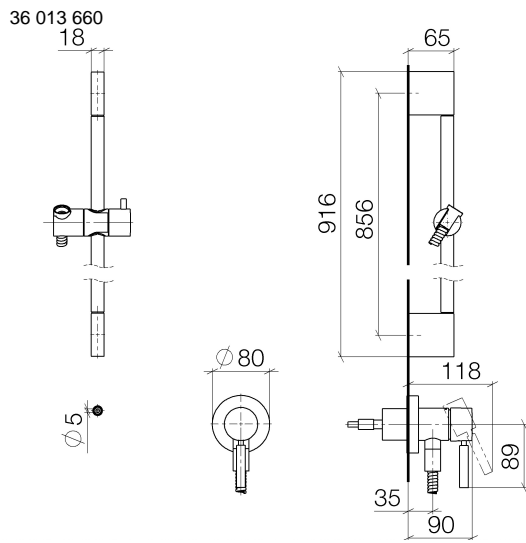

Concealed single-lever mixer with integrated shower connection with shower set without hand shower - Brushed Platinum

TARA

36 013 660

Fits: TARA, META

- cover plate Ø 78 mm
- metal shower hose 1750mm with integrated anti-twist protection
- slide bar
- WRAS 2011027

Concealed single-lever mixer with integrated shower connection with shower set without hand shower - Brushed Platinum

TARA

Certificates

Belgaqua_21-025- WRAS_2011027. LGA_29569.
27_1.

36 013 660

Spare parts list

No.	Item Number	Name	Quantity used	Delivery time
1	05 17 20 726 02 90	fixing set	1	2
2	09 31 11 049 90	pin	2	2
3	04 31 11 113 00 90	pin	2	2
4	08 17 97 054-06	holder	2	10
5	90 28 22 597 00-06	holder	1	10
6	28 322 970-06	Metal shower hose 1/2" x 3/8" x 1750 mm - Brushed Platinum	1	2
7	12 580 970-06	Slide unit - Brushed Platinum	1	10
8	90 14 20 026 00 90	seal	1	2
9	36 045 660-06	Concealed single-lever mixer with cover plate with integrated shower connection - Brushed Platinum	1	10