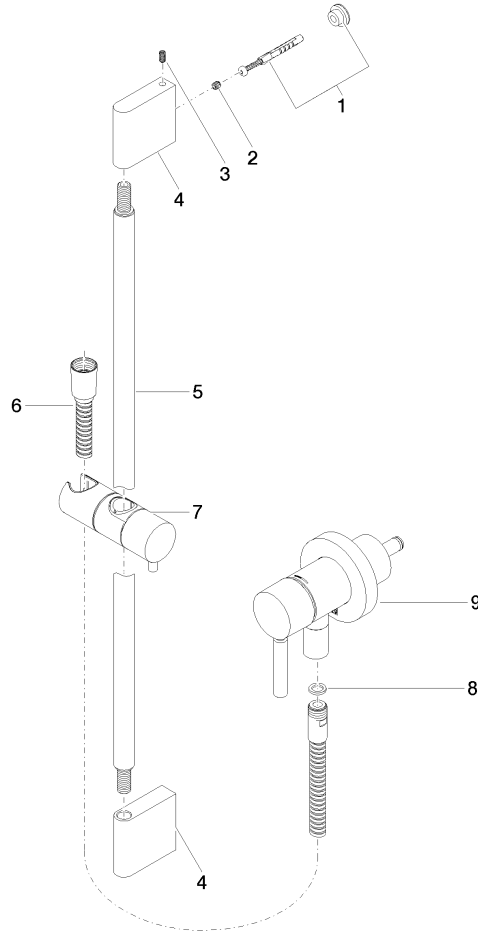

Concealed single-lever mixer with integrated shower connection with shower set without hand shower - Brushed Platinum

TARA

36 013 660

Fits: TARA, META

- cover plate Ø 78 mm
- metal shower hose 1750mm with integrated anti-twist protection
- slide bar
- WRAS 2011027

Concealed single-lever mixer with integrated shower connection with shower set without hand shower - Brushed Platinum

TARA

Certificates

Belgaqua_21-025- WRAS_2011027. LGA_29569.
27_1.

36 013 660

Spare parts list

No.	Item Number	Name	Quantity used	Delivery time
1	05 17 20 726 02 90	fixing set	1	2
2	09 31 11 049 90	pin	2	2
3	04 31 11 113 00 90	pin	2	2
4	08 17 97 054-06	holder	2	10
5	90 28 22 597 00-06	holder	1	10
6	28 322 970-06	Metal shower hose 1/2" x 3/8" x 1750 mm - Brushed Platinum	1	2
7	12 580 970-06	Slide unit - Brushed Platinum	1	10
8	90 14 20 026 00 90	seal	1	2
9	36 045 660-06	Concealed single-lever mixer with cover plate with integrated shower connection - Brushed Platinum	1	10