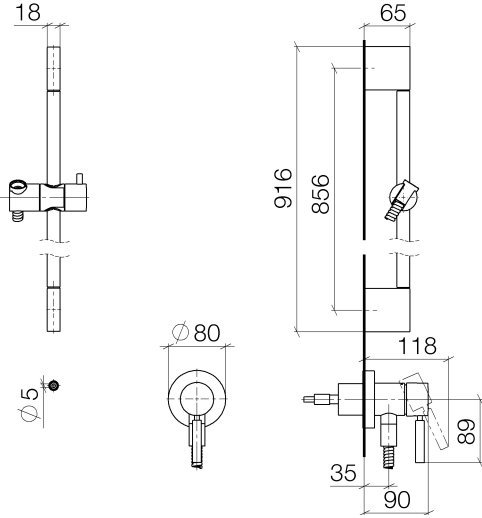

Concealed single-lever mixer with integrated shower connection with shower set without hand shower - Dark Chrome

TARA

36 013 660

Fits: TARA, META

- cover plate Ø 78 mm
- metal shower hose 1750mm with integrated anti-twist protection
- slide bar
- WRAS 2011027

This article does not include a hand shower!

Intrinsic protection against back flow.

Article cannot be extended, please check the depth of the installation location!

	Dark Chrome	36 013 660-19
	Chrome	36 013 660-00
	Brushed Platinum	36 013 660-06
	Platinum	36 013 660-08
	Brushed Light Gold	36 013 660-27
	Brushed Durabronze (23kt Gold)	36 013 660-28
	Matte Black	36 013 660-33
	Brushed Champagne (22kt Gold)	36 013 660-46
	Champagne (22kt Gold)	36 013 660-47
	Brushed Chrome	36 013 660-93
	Brushed Dark Platinum	36 013 660-99

Concealed single-lever mixer with integrated shower connection with shower set without hand shower - Dark Chrome

TARA

36 013 660

Concealed single-lever mixer with integrated shower connection with shower set without hand shower - Dark Chrome

TARA

36 013 660

Parts for other
finishes can be found
here: [Chrome](#)