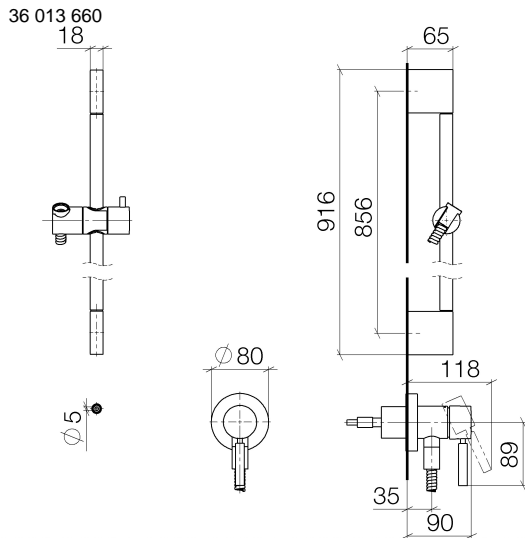

Concealed single-lever mixer with integrated shower connection with shower set without hand shower - Brushed Durabron (23kt Gold)

TARA

36 013 660

Fits: TARA, META

- cover plate Ø 78 mm
- metal shower hose 1750mm with integrated anti-twist protection
- slide bar
- WRAS 2011027

Required miscellaneous

	Concealed wall mounting - •max. recess depth 103 mm •min. recess depth 78 mm	35 003 970 90
---	---	---------------

Required miscellaneous

	Hand shower - Brushed Durabron (23kt Gold)	28 017 979-28
---	---	---------------

Concealed single-lever mixer with integrated shower connection with shower set without hand shower - Brushed Durabronz (23kt Gold)

TARA

Certificates

Belgaqua_21-025- WRAS_2011027. LGA_29569.
27_1.

36 013 660

Spare parts list

No.	Item Number	Name	Quantity used	Delivery time
1	05 17 20 726 02 90	fixing set	1	2
2	09 31 11 049 90	pin	2	2
3	04 31 11 113 00 90	pin	2	2
4	08 17 97 054-28	holder	2	20
5	90 28 22 597 00-28	holder	1	-
Spare part can no longer be ordered, please order the replacement item				
6	28 322 970-28	Metal shower hose 1/2" x 3/8" x 1750 mm - Brushed Durabron (23kt Gold)	1	20
7	12 580 970-28	Slide unit - Brushed Durabron (23kt Gold)	1	20
8	90 14 20 026 00 90	seal	1	2
9	36 045 660-28	Concealed single-lever mixer with cover plate with integrated shower connection - Brushed Durabron (23kt Gold)	1	20