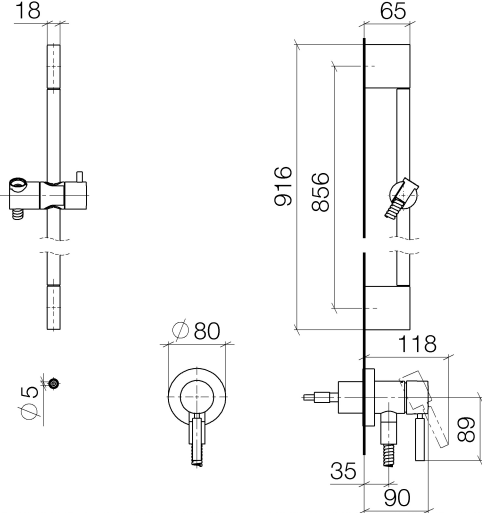

Concealed single-lever mixer with integrated shower connection with shower set without hand shower - Champagne (22kt Gold)

TARA

36 013 660

Fits: TARA, META

- cover plate Ø 78 mm
- metal shower hose 1750mm with integrated anti-twist protection
- slide bar
- WRAS 2011027

This article does not include a hand shower!

Intrinsic protection against back flow.

Article cannot be extended, please check the depth of the installation location!

	Champagne (22kt Gold)	36 013 660-47
	Chrome	36 013 660-00
	Brushed Platinum	36 013 660-06
	Platinum	36 013 660-08
	Dark Chrome	36 013 660-19
	Brushed Light Gold	36 013 660-27
	Brushed Durabronze (23kt Gold)	36 013 660-28
	Matte Black	36 013 660-33
	Brushed Champagne (22kt Gold)	36 013 660-46
	Brushed Chrome	36 013 660-93
	Brushed Dark Platinum	36 013 660-99

Concealed single-lever mixer with integrated shower connection with shower set without hand shower - Champagne (22kt Gold)

TARA

36 013 660

Concealed single-lever mixer with integrated shower connection with shower set without hand shower - Champagne (22kt Gold)

TARA

36 013 660

Parts for other finishes can be found here: [Chrome](#)

Spare parts list

No.	Item Number	Name	Quantity used	Delivery time
1	05 17 20 726 02 90	fixing set	1	2
2	09 31 11 049 90	pin	2	2
3	04 31 11 113 00 90	pin	2	2
4	08 17 97 054-47	holder	2	30
5	90 28 22 597 00-47	holder	1	30
6	28 322 970-47	Metal shower hose 1/2" x 3/8" x 1750 mm - Champagne (22kt Gold)	1	30
7	12 580 970-47	Slide unit - Champagne (22kt Gold)	1	30
8	90 14 20 026 00 90	seal	1	2
9	36 045 660-47	Concealed single-lever mixer with cover plate with integrated shower connection - Champagne (22kt Gold)	1	30