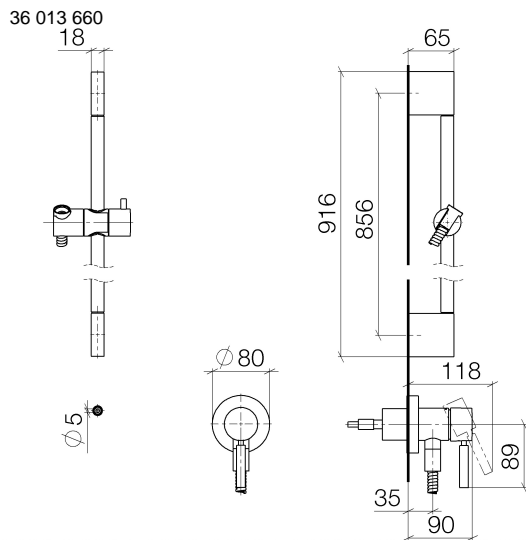

**Concealed single-lever mixer with integrated shower connection with shower set without hand shower - Brushed Chrome**

TARA

36 013 660

Fits: TARA, META

- cover plate Ø 78 mm
- metal shower hose 1750mm with integrated anti-twist protection
- slide bar
- WRAS 2011027

**Required miscellaneous**

- Concealed wall mounting -** 35 003 970 90
  - max. recess depth 103 mm
  - min. recess depth 78 mm

Concealed single-lever mixer with integrated shower connection with shower set without hand shower - Brushed Chrome

TARA

Certificates

Belgaqua\_21-025- WRAS\_2011027. LGA\_29569.  
27\_1.

36 013 660

Spare parts list

No.	Item Number	Name	Quantity used	Delivery time
1	05 17 20 726 02 90	fixing set	1	2
2	09 31 11 049 90	pin	2	2
3	04 31 11 113 00 90	pin	2	2
4	08 17 97 054-93	holder	2	20
5	90 28 22 597 00-93	holder	1	20
6	28 322 970-93	Metal shower hose 1/2" x 3/8" x 1750 mm - Brushed Chrome	1	20
7	12 580 970-93	Slide unit - Brushed Chrome	1	20
8	90 14 20 026 00 90	seal	1	2
9	36 045 660-93	Concealed single-lever mixer with cover plate with integrated shower connection - Brushed Chrome	1	20