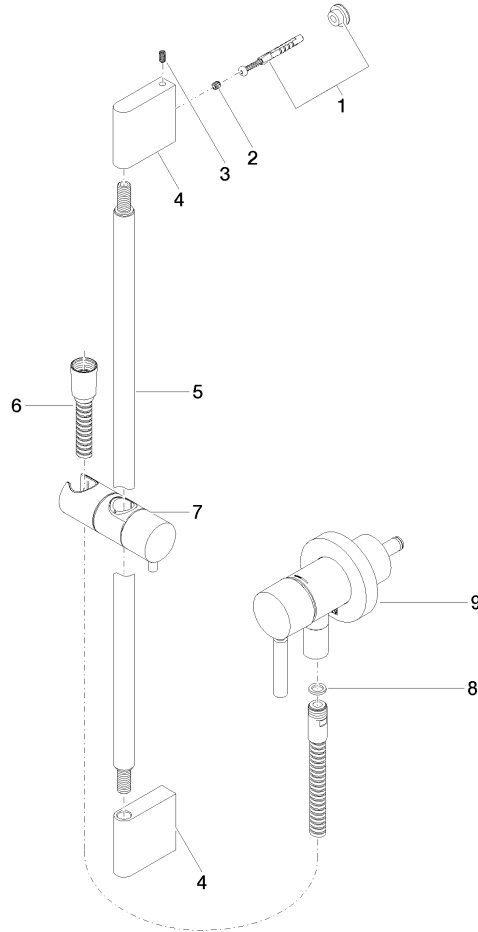

**Concealed single-lever mixer with integrated shower connection with shower set without hand shower - Brushed Chrome**

TARA

36 013 660

Fits: TARA, META

- cover plate Ø 78 mm
- metal shower hose 1750mm with integrated anti-twist protection
- slide bar
- WRAS 2011027

**Required miscellaneous**

- Concealed wall mounting -** 35 003 970 90
  - max. recess depth 103 mm
  - min. recess depth 78 mm

Concealed single-lever mixer with integrated shower connection with shower set without hand shower - Brushed Chrome

TARA

Certificates

Belgaqua\_21-025- WRAS\_2011027. LGA\_29569.  
27\_1.

36 013 660

Spare parts list

No.	Item Number	Name	Quantity used	Delivery time
1	05 17 20 726 02 90	fixing set	1	2
2	09 31 11 049 90	pin	2	2
3	04 31 11 113 00 90	pin	2	2
4	08 17 97 054-93	holder	2	20
5	90 28 22 597 00-93	holder	1	20
6	28 322 970-93	Metal shower hose 1/2" x 3/8" x 1750 mm - Brushed Chrome	1	20
7	12 580 970-93	Slide unit - Brushed Chrome	1	20
8	90 14 20 026 00 90	seal	1	2
9	36 045 660-93	Concealed single-lever mixer with cover plate with integrated shower connection - Brushed Chrome	1	20