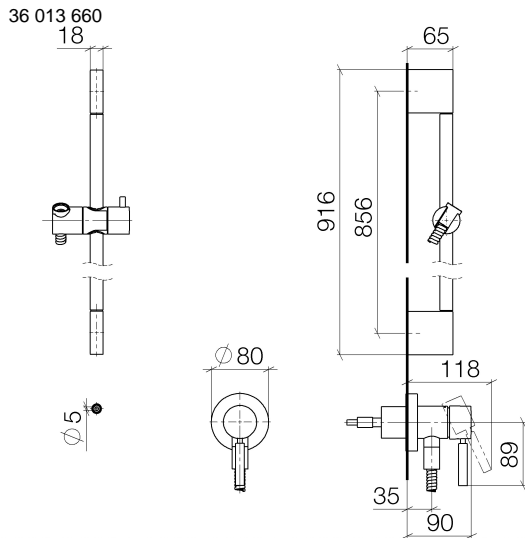

Concealed single-lever mixer with integrated shower connection with shower set without hand shower - Brushed Dark Platinum

TARA

36 013 660

Fits: TARA, META

- cover plate Ø 78 mm
- metal shower hose 1750mm with integrated anti-twist protection
- slide bar
- WRAS 2011027

Required miscellaneous

	Concealed wall mounting - • max. recess depth 103 mm • min. recess depth 78 mm	35 003 970 90
--	---	---------------

Required miscellaneous

	Hand shower - Brushed Dark Platinum	28 017 979-99
--	--	---------------

Concealed single-lever mixer with integrated shower connection with shower set without hand shower - Brushed Dark Platinum

TARA

Certificates

Belgaqua_21-025- WRAS_2011027. LGA_29569.
27_1.

36 013 660

Spare parts list

No.	Item Number	Name	Quantity used	Delivery time
1	05 17 20 726 02 90	fixing set	1	2
2	09 31 11 049 90	pin	2	2
3	04 31 11 113 00 90	pin	2	2
4	08 17 97 054-99	holder	2	30
5	90 28 22 597 00-99	holder	1	30
6	28 322 970-99	Metal shower hose 1/2" x 3/8" x 1750 mm - Brushed Dark Platinum	1	2
7	12 580 970-99	Slide unit - Brushed Dark Platinum	1	30
8	90 14 20 026 00 90	seal	1	2
9	36 045 660-99	Concealed single-lever mixer with cover plate with integrated shower connection - Brushed Dark Platinum	1	30