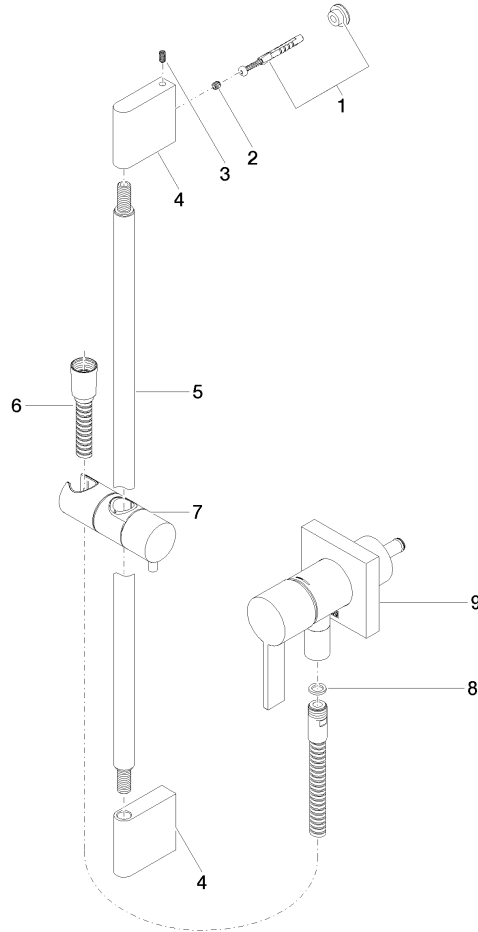

Concealed single-lever mixer with integrated shower connection with shower set without hand shower - Platinum

IMO

36 013 970

Fits: IMO, MEM, CL.1

- cover plate 80 x 80 mm
- metal shower hose 1750mm with integrated anti-twist protection
- slide bar
- Pipe diameter 18 mm
- WRAS 2011027

Concealed single-lever mixer with integrated shower connection with shower set without hand shower - Platinum

IMO

36 013 970

mm [inches]

Certificates

Belgaqua_21-025- WRAS_2011027. LGA_29569.
27_1.

36 013 970

Spare parts list

No.	Item Number	Name	Quantity used	Delivery time
1	05 17 20 726 02 90	fixing set	1	2
2	09 31 11 049 90	pin	2	2
3	04 31 11 113 00 90	pin	2	2
4	08 17 97 054-08	holder	2	40
5	90 28 22 597 00-08	holder	1	-
Spare part can no longer be ordered, please order the replacement item				
6	28 322 970-08	Metal shower hose 1/2" x 3/8" x 1750 mm - Platinum	1	40
7	12 580 970-08	Slide unit - Platinum	1	40
8	90 14 20 026 00 90	seal	1	2
9	36 045 970-08	Concealed single-lever mixer with cover plate with integrated shower connection - Platinum	1	40