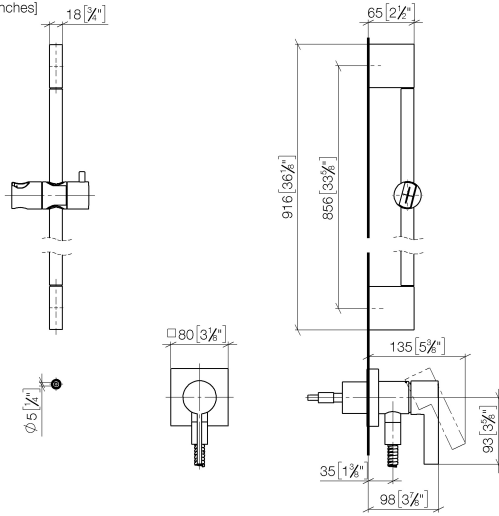

**Concealed single-lever mixer with integrated shower connection with shower set without hand shower - Brushed Champagne (22kt Gold)**

IMO

36 013 970

Fits: IMO, MEM, CL.1

- cover plate 80 x 80 mm
- metal shower hose 1750mm with integrated anti-twist protection
- slide bar
- Pipe diameter 18 mm
- WRAS 2011027

This article does not include a hand shower!

Intrinsic protection against back flow.

Article cannot be extended, please check the depth of the installation location!

	Brushed Champagne (22kt Gold)	36 013 970-46
	Chrome	36 013 970-00
	Brushed Platinum	36 013 970-06
	Platinum	36 013 970-08
	Dark Chrome	36 013 970-19
	Brushed Durabronze (23kt Gold)	36 013 970-28
	Matte Black	36 013 970-33
	Champagne (22kt Gold)	36 013 970-47
	Brushed Chrome	36 013 970-93
	Brushed Dark Platinum	36 013 970-99

Concealed single-lever mixer with integrated shower connection with shower set without hand shower - Brushed Champagne (22kt Gold)

IMO

36 013 970

mm [inches]

**Concealed single-lever mixer with integrated shower connection with shower set without hand shower - Brushed Champagne (22kt Gold)**

IMO

36 013 970

Parts for other finishes can be found here: [Chrome](#)

**Spare parts list**

No.	Item Number	Name	Quantity used	Delivery time
1	05 17 20 726 02 90	fixing set	1	2
2	09 31 11 049 90	pin	2	2
3	04 31 11 113 00 90	pin	2	2
4	08 17 97 054-46	holder	2	30
5	90 28 22 597 00-46	holder	1	30
6	28 322 970-46	Metal shower hose 1/2" x 3/8" x 1750 mm - Brushed Champagne (22kt Gold)	1	30
7	12 580 970-46	Slide unit - Brushed Champagne (22kt Gold)	1	30
8	90 14 20 026 00 90	seal	1	2
9	36 045 970-46	Concealed single-lever mixer with cover plate with integrated shower connection - Brushed Champagne (22kt Gold)	1	30