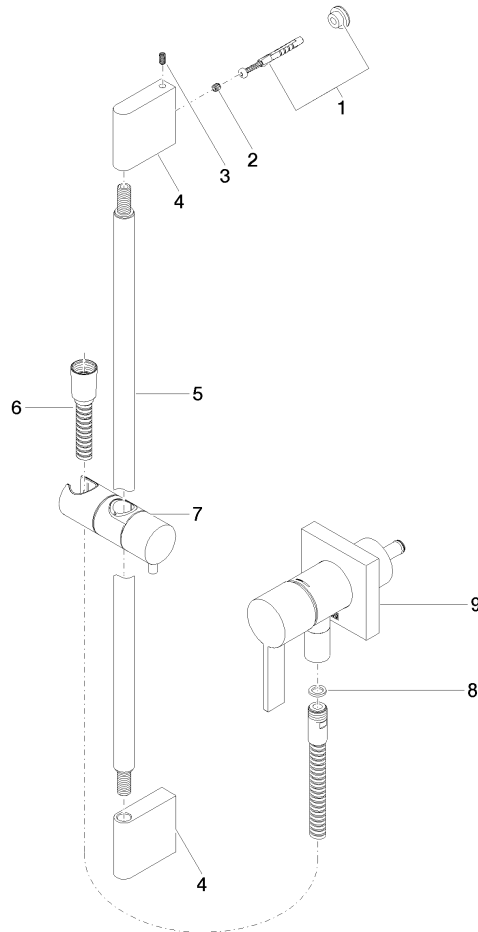

Concealed single-lever mixer with integrated shower connection with shower set without hand shower - Brushed Dark Platinum

IMO

36 013 970

Fits: IMO, MEM, CL.1

- cover plate 80 x 80 mm
- metal shower hose 1750mm with integrated anti-twist protection
- slide bar
- Pipe diameter 18 mm
- WRAS 2011027

Concealed single-lever mixer with integrated shower connection with shower set without hand shower - Brushed Dark Platinum

IMO

36 013 970

mm [inches]

Certificates

Belgaqua_21-025- WRAS_2011027. LGA_29569.
27_1.

36 013 970

Spare parts list

No.	Item Number	Name	Quantity used	Delivery time
1	05 17 20 726 02 90	fixing set	1	2
2	09 31 11 049 90	pin	2	2
3	04 31 11 113 00 90	pin	2	2
4	08 17 97 054-99	holder	2	30
5	90 28 22 597 00-99	holder	1	30
6	28 322 970-99	Metal shower hose 1/2" x 3/8" x 1750 mm - Brushed Dark Platinum	1	2
7	12 580 970-99	Slide unit - Brushed Dark Platinum	1	30
8	90 14 20 026 00 90	seal	1	2
9	36 045 970-99	Concealed single-lever mixer with cover plate with integrated shower connection - Brushed Dark Platinum	1	30