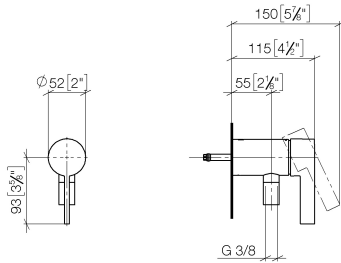

**Concealed single-lever mixer with integrated shower connection - Brushed Platinum**

IMO

36 050 970

- without rosette
  - WRAS 2011027
- Intrinsic protection against back flow.**

Intrinsic protection against back flow.

**Required miscellaneous**

- Concealed wall mounting -** 35 050 970 90
- max. recess depth 105 mm
  - min. recess depth 80 mm

36 050 970  
mm [inches]

Flow rate chart

Certificates

Belgaqua\_21-025- WRAS\_2011027. LGA\_29928.  
27\_1.

### Spare parts list

No.	Item Number	Name	Quantity used	Delivery time
1	90 20 97 064 00-06	handle	1	10
2	09 24 04 266 90	nut	1	2
3	90 15 05 044 04 90	cartridge	1	10
4	09 31 11 004 90	pin	1	60
5	09 23 01 131 90	back-flow preventer	1	2
6	09 14 10 213 90	seal	1	2
7	09 24 03 281-06	nipple	1	10
8	90 21 02 069 00-06	cover	1	10
9	90 14 20 026 00 90	seal	1	2
10	28 322 970-06	Metal shower hose 1/2" x 3/8" x 1750 mm - Brushed Platinum	1	2
11	90 14 10 060 00 90	seal	1	2
12	09 18 40 230 90	connection	1	2
13	09 14 10 061 90	seal	1	2