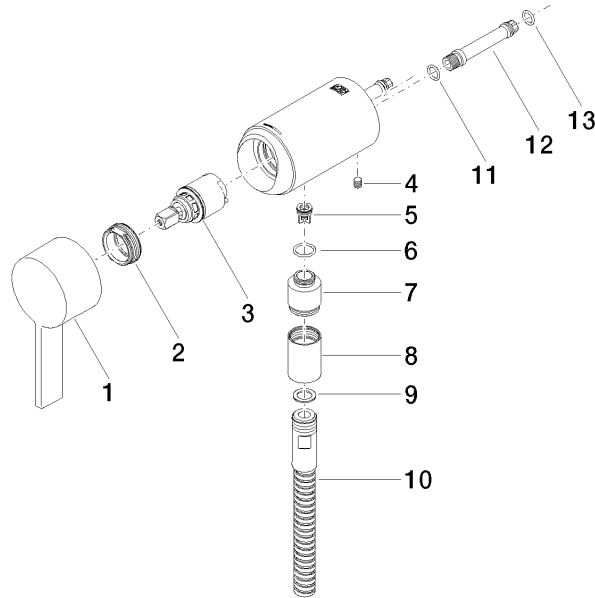

**Concealed single-lever mixer with integrated shower connection - Brushed Platinum**

IMO

36 050 970

- without rosette
  - WRAS 2011027
- Intrinsic protection against back flow.**

Intrinsic protection against back flow.

**Required miscellaneous**

- Concealed wall mounting -** 35 050 970 90
- max. recess depth 105 mm
  - min. recess depth 80 mm

36 050 970  
mm [inches]

Flow rate chart

Certificates

Belgaqua\_21-025- WRAS\_2011027. LGA\_29928.  
27\_1.

### Spare parts list

No.	Item Number	Name	Quantity used	Delivery time
1	90 20 97 064 00-06	handle	1	10
2	09 24 04 266 90	nut	1	2
3	90 15 05 044 04 90	cartridge	1	10
4	09 31 11 004 90	pin	1	60
5	09 23 01 131 90	back-flow preventer	1	2
6	09 14 10 213 90	seal	1	2
7	09 24 03 281-06	nipple	1	10
8	90 21 02 069 00-06	cover	1	10
9	90 14 20 026 00 90	seal	1	2
10	28 322 970-06	Metal shower hose 1/2" x 3/8" x 1750 mm - Brushed Platinum	1	2
11	90 14 10 060 00 90	seal	1	2
12	09 18 40 230 90	connection	1	2
13	09 14 10 061 90	seal	1	2