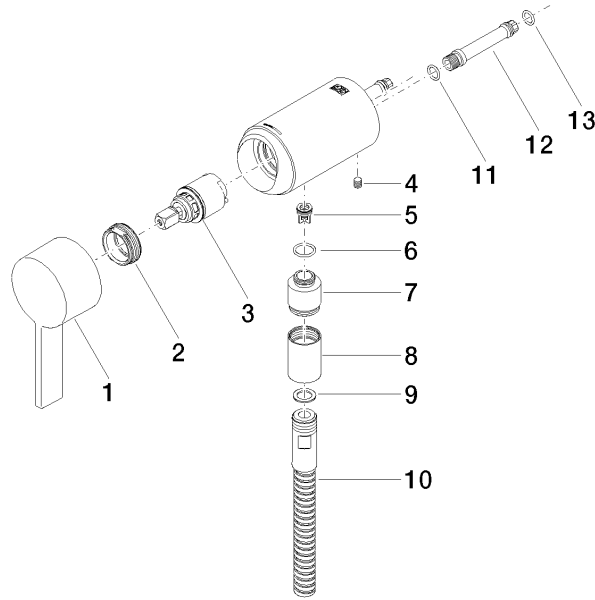

36 050 970

- without rosette
  - WRAS 2011027
- Intrinsic protection against back flow.**

Intrinsic protection against back flow.

Fits: IMO, LULU, MADISON, MEM, TARA, CL.1, LISSÉ, VAIA, META, CYO

	Platinum	36 050 970-08
	Chrome	36 050 970-00
	Brushed Platinum	36 050 970-06
	Dark Brass matt	36 050 970-16
	Dark Chrome	36 050 970-19
	Light Gold	36 050 970-26
	Brushed Light Gold	36 050 970-27
	Brushed Durabronze (23kt Gold)	36 050 970-28
	Matte Black	36 050 970-33
	Brushed Bronze	36 050 970-42
	Brushed Champagne (22kt Gold)	36 050 970-46
	Champagne (22kt Gold)	36 050 970-47
	Brushed Chrome	36 050 970-93
	Brushed Dark Platinum	36 050 970-99

Required miscellaneous

- Concealed wall mounting -** 35 050 970 90
- max. recess depth 105 mm
  - min. recess depth 80 mm

36 050 970

mm [inches]

Flow rate chart

Certificates

Belgaqua\_21-025- 27\_1. WRAS\_2011027. LGA\_29928.

### Spare parts list

No.	Item Number	Name	Quantity used	Delivery time
1	90 20 97 064 00-08	handle	1	40
2	09 24 04 266 90	nut	1	2
3	90 15 05 044 04 90	cartridge	1	10
4	09 31 11 004 90	pin	1	60
5	09 23 01 131 90	back-flow preventer	1	2
6	09 14 10 213 90	seal	1	2
7	09 24 03 281-08	nipple	1	40
8	90 21 02 069 00-08	cover	1	40
9	90 14 20 026 00 90	seal	1	2
10	28 322 970-08	Metal shower hose 1/2" x 3/8" x 1750 mm - Platinum	1	40
11	90 14 10 060 00 90	seal	1	2
12	09 18 40 230 90	connection	1	2
13	09 14 10 061 90	seal	1	2