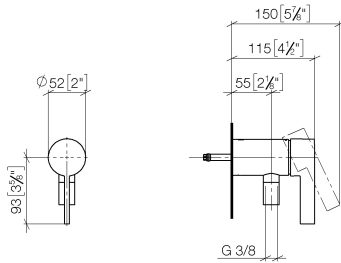

36 050 970

- without rosette
  - WRAS 2011027
- Intrinsic protection against back flow.**

Intrinsic protection against back flow.

Fits: IMO, LULU, MADISON, MEM, TARA, CL.1, LISSÉ, VAIA, META, CYO

	Platinum	36 050 970-08
	Chrome	36 050 970-00
	Brushed Platinum	36 050 970-06
	Dark Brass matt	36 050 970-16
	Dark Chrome	36 050 970-19
	Light Gold	36 050 970-26
	Brushed Light Gold	36 050 970-27
	Brushed Durabronze (23kt Gold)	36 050 970-28
	Matte Black	36 050 970-33
	Brushed Bronze	36 050 970-42
	Brushed Champagne (22kt Gold)	36 050 970-46
	Champagne (22kt Gold)	36 050 970-47
	Brushed Chrome	36 050 970-93
	Brushed Dark Platinum	36 050 970-99

Required miscellaneous

- Concealed wall mounting -** 35 050 970 90
- max. recess depth 105 mm
  - min. recess depth 80 mm

36 050 970

mm [inches]

Flow rate chart

Certificates

Belgaqua\_21-025- 27\_1. WRAS\_2011027. LGA\_29928.

### Spare parts list

No.	Item Number	Name	Quantity used	Delivery time
1	90 20 97 064 00-08	handle	1	40
2	09 24 04 266 90	nut	1	2
3	90 15 05 044 04 90	cartridge	1	10
4	09 31 11 004 90	pin	1	60
5	09 23 01 131 90	back-flow preventer	1	2
6	09 14 10 213 90	seal	1	2
7	09 24 03 281-08	nipple	1	40
8	90 21 02 069 00-08	cover	1	40
9	90 14 20 026 00 90	seal	1	2
10	28 322 970-08	Metal shower hose 1/2" x 3/8" x 1750 mm - Platinum	1	40
11	90 14 10 060 00 90	seal	1	2
12	09 18 40 230 90	connection	1	2
13	09 14 10 061 90	seal	1	2