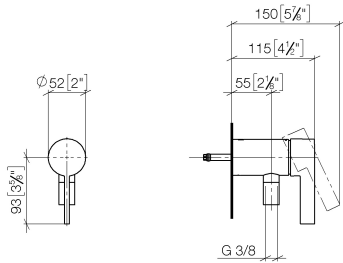

**Concealed single-lever mixer with integrated shower connection - Dark Chrome**

IMO

36 050 970

- without rosette
- WRAS 2011027

Intrinsic protection against back flow.

Fits: IMO, LULU, MADISON, MEM, TARA, CL.1, LISSÉ, VAIA, META, CYO

36 050 970

mm [inches]

Flow rate chart

36 050 970

Parts for other  
finishes can be found  
here: [Chrome](#)