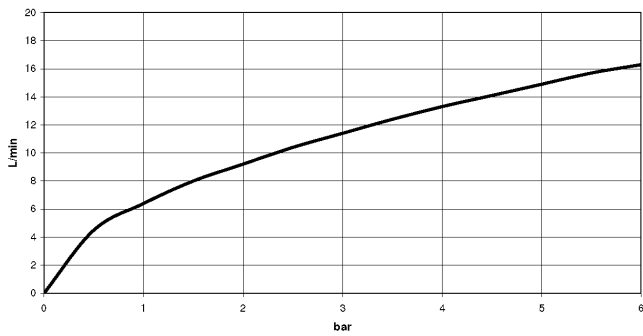

**Concealed single-lever mixer with integrated shower connection - Dark Chrome**

IMO

36 050 970

- without rosette
- WRAS 2011027

Intrinsic protection against back flow.

Fits: IMO, LULU, MADISON, MEM, TARA, CL.1, LISSÉ, VAIA, META, CYO

36 050 970

mm [inches]

Flow rate chart

36 050 970

Parts for other  
finishes can be found  
here: [Chrome](#)