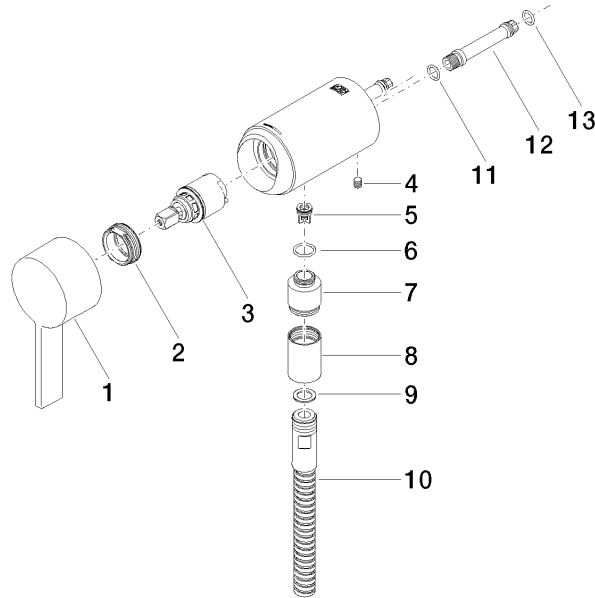

36 050 970

- without rosette
  - WRAS 2011027
- Intrinsic protection against back flow.**

Intrinsic protection against back flow.

Fits: IMO, LULU, MADISON, MEM, TARA,  
CL.1, LISSÉ, VAIA, META, CYO

	Light Gold	36 050 970-26
	Chrome	36 050 970-00
	Brushed Platinum	36 050 970-06
	Platinum	36 050 970-08
	Dark Brass matt	36 050 970-16
	Dark Chrome	36 050 970-19
	Brushed Light Gold	36 050 970-27
	Brushed Durabrass (23kt Gold)	36 050 970-28
	Matte Black	36 050 970-33
	Brushed Bronze	36 050 970-42
	Brushed Champagne (22kt Gold)	36 050 970-46
	Champagne (22kt Gold)	36 050 970-47
	Brushed Chrome	36 050 970-93
	Brushed Dark Platinum	36 050 970-99

Required miscellaneous

- Concealed wall mounting -** 35 050 970 90
- min. recess depth 80 mm
  - max. recess depth 105 mm

36 050 970

mm [inches]

Flow rate chart

36 050 970

### Spare parts list

No.	Item Number	Name	Quantity used	Delivery time
2	09 24 04 266 90	nut	1	2
3	90 15 05 044 04 90	cartridge	1	10
4	09 31 11 004 90	pin	1	60
5	09 23 01 131 90	back-flow preventer	1	2
6	09 14 10 213 90	seal	1	2
8	90 21 02 069 00-26	cover	1	30
9	90 14 20 026 00 90	seal	1	2
10	28 322 970-26	Metal shower hose 1/2" x 3/8" x 1750 mm - Light Gold	1	30
11	90 14 10 060 00 90	seal	1	2
12	09 18 40 230 90	connection	1	2
13	09 14 10 061 90	seal	1	2