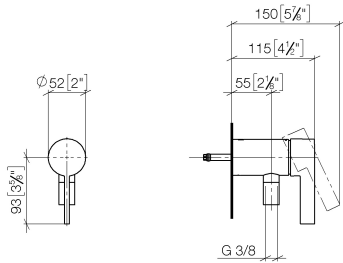

36 050 970

- without rosette
  - WRAS 2011027
- Intrinsic protection against back flow.**

Intrinsic protection against back flow.

Fits: IMO, LULU, MADISON, MEM, TARA,  
CL.1, LISSÉ, VAIA, META, CYO

	Light Gold	36 050 970-26
	Chrome	36 050 970-00
	Brushed Platinum	36 050 970-06
	Platinum	36 050 970-08
	Dark Brass matt	36 050 970-16
	Dark Chrome	36 050 970-19
	Brushed Light Gold	36 050 970-27
	Brushed Durabrass (23kt Gold)	36 050 970-28
	Matte Black	36 050 970-33
	Brushed Bronze	36 050 970-42
	Brushed Champagne (22kt Gold)	36 050 970-46
	Champagne (22kt Gold)	36 050 970-47
	Brushed Chrome	36 050 970-93
	Brushed Dark Platinum	36 050 970-99

Required miscellaneous

- Concealed wall mounting -** 35 050 970 90
- min. recess depth 80 mm
  - max. recess depth 105 mm

36 050 970

mm [inches]

Flow rate chart

36 050 970

### Spare parts list

No.	Item Number	Name	Quantity used	Delivery time
2	09 24 04 266 90	nut	1	2
3	90 15 05 044 04 90	cartridge	1	10
4	09 31 11 004 90	pin	1	60
5	09 23 01 131 90	back-flow preventer	1	2
6	09 14 10 213 90	seal	1	2
8	90 21 02 069 00-26	cover	1	30
9	90 14 20 026 00 90	seal	1	2
10	28 322 970-26	Metal shower hose 1/2" x 3/8" x 1750 mm - Light Gold	1	30
11	90 14 10 060 00 90	seal	1	2
12	09 18 40 230 90	connection	1	2
13	09 14 10 061 90	seal	1	2