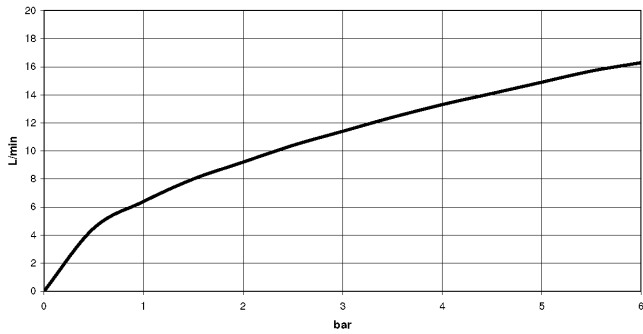

36 050 970

- without rosette
  - WRAS 2011027
- Intrinsic protection against back flow.**

Intrinsic protection against back flow.

Fits: IMO, LULU, MADISON, MEM, TARA,  
CL.1, LISSÉ, VAIA, META, CYO

	Light Gold	36 050 970-26
	Chrome	36 050 970-00
	Brushed Platinum	36 050 970-06
	Platinum	36 050 970-08
	Dark Brass matt	36 050 970-16
	Dark Chrome	36 050 970-19
	Brushed Light Gold	36 050 970-27
	Brushed Durabrass (23kt Gold)	36 050 970-28
	Matte Black	36 050 970-33
	Brushed Bronze	36 050 970-42
	Brushed Champagne (22kt Gold)	36 050 970-46
	Champagne (22kt Gold)	36 050 970-47
	Brushed Chrome	36 050 970-93
	Brushed Dark Platinum	36 050 970-99

Required miscellaneous

- Concealed wall mounting -** 35 050 970 90
- min. recess depth 80 mm
  - max. recess depth 105 mm

36 050 970

mm [inches]

Flow rate chart

36 050 970