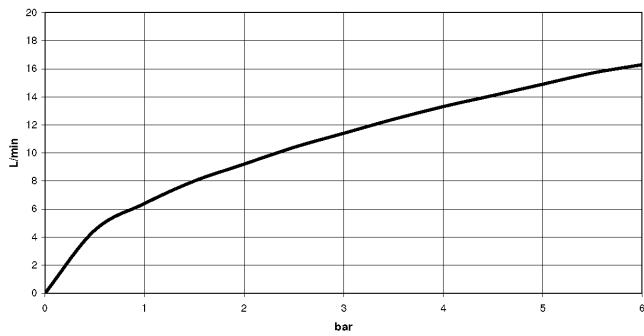

Required miscellaneous

- Concealed wall mounting -** 35 050 970 90
- min. recess depth 80 mm
 - max. recess depth 105 mm

36 050 970
mm [inches]

Flow rate chart

36 050 970

Spare parts list

No.	Item Number	Name	Quantity used	Delivery time
1	90 20 97 064 00-27	handle	1	30
2	09 24 04 266 90	nut	1	2
3	90 15 05 044 04 90	cartridge	1	10
4	09 31 11 004 90	pin	1	60
5	09 23 01 131 90	back-flow preventer	1	2
6	09 14 10 213 90	seal	1	2
7	09 24 03 281-27	nipple	1	60
8	90 21 02 069 00-27	cover	1	30
9	90 14 20 026 00 90	seal	1	2
10	28 322 970-27	Metal shower hose 1/2" x 3/8" x 1750 mm - Brushed Light Gold	1	30
11	90 14 10 060 00 90	seal	1	2
12	09 18 40 230 90	connection	1	2
13	09 14 10 061 90	seal	1	2