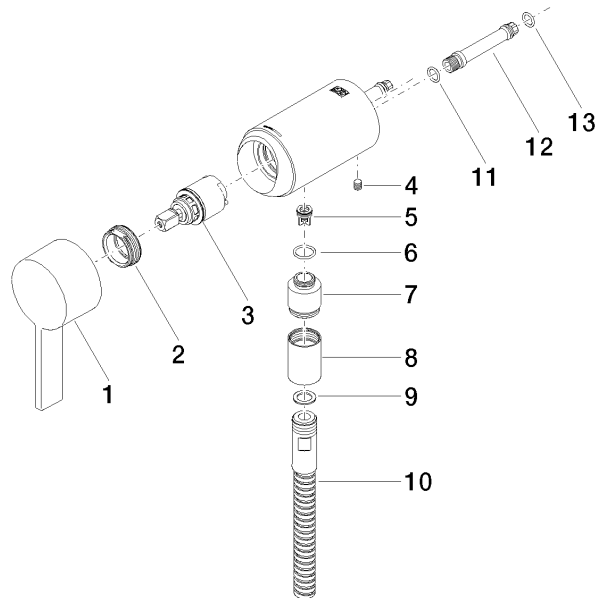

Concealed single-lever mixer with integrated shower connection - Brushed Light Gold

IMO

36 050 970

- without rosette
 - WRAS 2011027
- Intrinsic protection against back flow.**

Intrinsic protection against back flow.

Required miscellaneous

- Concealed wall mounting -** 35 050 970 90
- min. recess depth 80 mm
 - max. recess depth 105 mm

36 050 970
mm [inches]

Flow rate chart

36 050 970

Spare parts list

No.	Item Number	Name	Quantity used	Delivery time
1	90 20 97 064 00-27	handle	1	30
2	09 24 04 266 90	nut	1	2
3	90 15 05 044 04 90	cartridge	1	10
4	09 31 11 004 90	pin	1	60
5	09 23 01 131 90	back-flow preventer	1	2
6	09 14 10 213 90	seal	1	2
7	09 24 03 281-27	nipple	1	60
8	90 21 02 069 00-27	cover	1	30
9	90 14 20 026 00 90	seal	1	2
10	28 322 970-27	Metal shower hose 1/2" x 3/8" x 1750 mm - Brushed Light Gold	1	30
11	90 14 10 060 00 90	seal	1	2
12	09 18 40 230 90	connection	1	2
13	09 14 10 061 90	seal	1	2