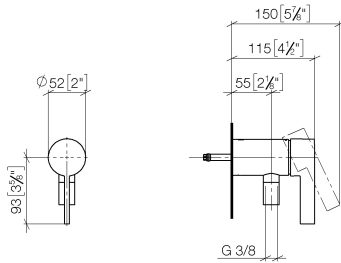

36 050 970

- without rosette
 - WRAS 2011027
- Intrinsic protection against back flow.**

Intrinsic protection against back flow.

Fits: IMO, LULU, MADISON, MEM, TARA, CL.1, LISSÉ, VAIA, META, CYO

	Matte Black	36 050 970-33
	Chrome	36 050 970-00
	Brushed Platinum	36 050 970-06
	Platinum	36 050 970-08
	Dark Brass matt	36 050 970-16
	Dark Chrome	36 050 970-19
	Light Gold	36 050 970-26
	Brushed Light Gold	36 050 970-27
	Brushed Durabronze (23kt Gold)	36 050 970-28
	Brushed Bronze	36 050 970-42
	Brushed Champagne (22kt Gold)	36 050 970-46
	Champagne (22kt Gold)	36 050 970-47
	Brushed Chrome	36 050 970-93
	Brushed Dark Platinum	36 050 970-99

Required miscellaneous

- Concealed wall mounting -** 35 050 970 90
- max. recess depth 105 mm
 - min. recess depth 80 mm

36 050 970

mm [inches]

Flow rate chart

Certificates

Belgaqua_21-025- WRAS_2011027. LGA_29928.
27_1.

36 050 970

Spare parts list

No.	Item Number	Name	Quantity used	Delivery time
1	90 20 97 064 00-33	handle	1	30
2	09 24 04 266 90	nut	1	2
3	90 15 05 044 04 90	cartridge	1	10
4	09 31 11 004 90	pin	1	60
5	09 23 01 131 90	back-flow preventer	1	2
6	09 14 10 213 90	seal	1	2
7	09 24 03 281-33	nipple	1	30
8	90 21 02 069 00-33	cover	1	30
9	90 14 20 026 00 90	seal	1	2
10	28 322 970-33	Metal shower hose 1/2" x 3/8" x 1750 mm - Matte Black	1	2
11	90 14 10 060 00 90	seal	1	2
12	09 18 40 230 90	connection	1	2
13	09 14 10 061 90	seal	1	2