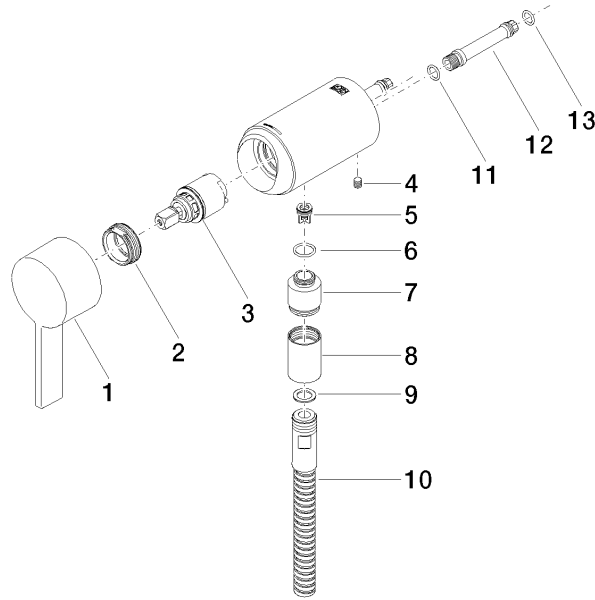

36 050 970

- without rosette
 - WRAS 2011027
- Intrinsic protection against back flow.**

Intrinsic protection against back flow.

Fits: IMO, LULU, MADISON, MEM, TARA, CL.1, LISSÉ, VAIA, META, CYO

	Matte Black	36 050 970-33
	Chrome	36 050 970-00
	Brushed Platinum	36 050 970-06
	Platinum	36 050 970-08
	Dark Brass matt	36 050 970-16
	Dark Chrome	36 050 970-19
	Light Gold	36 050 970-26
	Brushed Light Gold	36 050 970-27
	Brushed Durabronze (23kt Gold)	36 050 970-28
	Brushed Bronze	36 050 970-42
	Brushed Champagne (22kt Gold)	36 050 970-46
	Champagne (22kt Gold)	36 050 970-47
	Brushed Chrome	36 050 970-93
	Brushed Dark Platinum	36 050 970-99

Required miscellaneous

- Concealed wall mounting -** 35 050 970 90
- max. recess depth 105 mm
 - min. recess depth 80 mm

36 050 970

mm [inches]

Flow rate chart

Certificates

Belgaqua_21-025- WRAS_2011027. LGA_29928.
27_1.

36 050 970

Spare parts list

No.	Item Number	Name	Quantity used	Delivery time
1	90 20 97 064 00-33	handle	1	30
2	09 24 04 266 90	nut	1	2
3	90 15 05 044 04 90	cartridge	1	10
4	09 31 11 004 90	pin	1	60
5	09 23 01 131 90	back-flow preventer	1	2
6	09 14 10 213 90	seal	1	2
7	09 24 03 281-33	nipple	1	30
8	90 21 02 069 00-33	cover	1	30
9	90 14 20 026 00 90	seal	1	2
10	28 322 970-33	Metal shower hose 1/2" x 3/8" x 1750 mm - Matte Black	1	2
11	90 14 10 060 00 90	seal	1	2
12	09 18 40 230 90	connection	1	2
13	09 14 10 061 90	seal	1	2