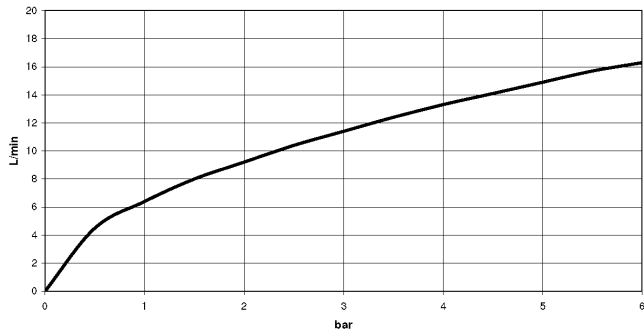

**Concealed single-lever mixer with integrated shower connection - Brushed
Champagne (22kt Gold)**

IMO

36 050 970
mm [inches]

Flow rate chart

**Concealed single-lever mixer with integrated shower connection - Brushed
Champagne (22kt Gold)**