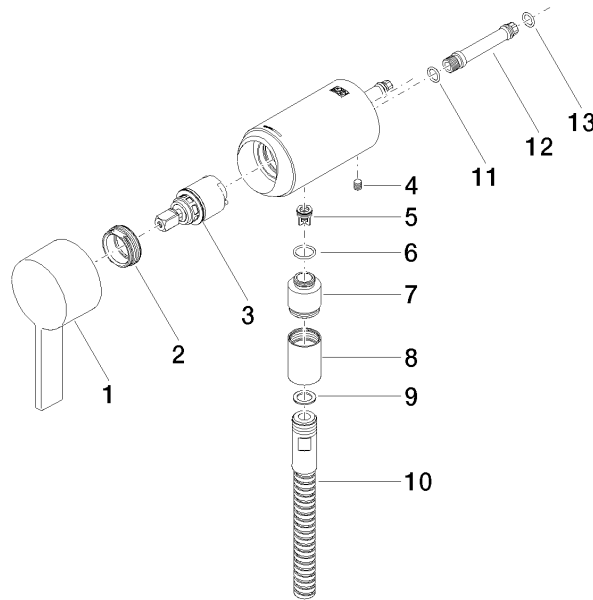

Concealed single-lever mixer with integrated shower connection - Brushed Champagne (22kt Gold)

IMO

36 050 970

- without rosette
- WRAS 2011027

Intrinsic protection against back flow.

Fits: IMO, LULU, MADISON, MEM, TARA, CL.1, LISSÉ, VAIA, META, CYO

**Concealed single-lever mixer with integrated shower connection - Brushed
Champagne (22kt Gold)**

IMO

36 050 970
mm [inches]

Flow rate chart

**Concealed single-lever mixer with integrated shower connection - Brushed
Champagne (22kt Gold)**

IMO

36 050 970
Parts for other
finishes can be found
here: [Chrome](#)

Spare parts list

No.	Item Number	Name	Quantity used	Delivery time
1	90 20 97 064 00-46	handle	1	30
2	09 24 04 266 90	nut	1	2
3	90 15 05 044 04 90	cartridge	1	10
4	09 31 11 004 90	pin	1	60
5	09 23 01 131 90	back-flow preventer	1	2
6	09 14 10 213 90	seal	1	2
7	09 24 03 281-46	nipple	1	30
8	90 21 02 069 00-46	cover	1	30
9	90 14 20 026 00 90	seal	1	2
10	28 322 970-46	Metal shower hose 1/2" x 3/8" x 1750 mm - Brushed Champagne (22kt Gold)	1	30
11	90 14 10 060 00 90	seal	1	2
12	09 18 40 230 90	connection	1	2
13	09 14 10 061 90	seal	1	2