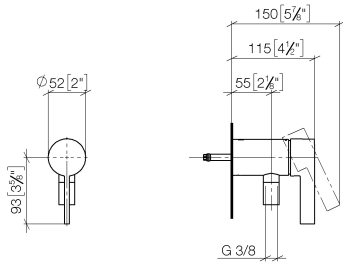

Concealed single-lever mixer with integrated shower connection - Brushed Champagne (22kt Gold)

IMO

36 050 970

- without rosette
- WRAS 2011027

Intrinsic protection against back flow.

Fits: IMO, LULU, MADISON, MEM, TARA, CL.1, LISSÉ, VAIA, META, CYO

**Concealed single-lever mixer with integrated shower connection - Brushed
Champagne (22kt Gold)**

IMO

36 050 970
mm [inches]

Flow rate chart

**Concealed single-lever mixer with integrated shower connection - Brushed
Champagne (22kt Gold)**

IMO

36 050 970
Parts for other
finishes can be found
here: [Chrome](#)

Spare parts list

No.	Item Number	Name	Quantity used	Delivery time
1	90 20 97 064 00-46	handle	1	30
2	09 24 04 266 90	nut	1	2
3	90 15 05 044 04 90	cartridge	1	10
4	09 31 11 004 90	pin	1	60
5	09 23 01 131 90	back-flow preventer	1	2
6	09 14 10 213 90	seal	1	2
7	09 24 03 281-46	nipple	1	30
8	90 21 02 069 00-46	cover	1	30
9	90 14 20 026 00 90	seal	1	2
10	28 322 970-46	Metal shower hose 1/2" x 3/8" x 1750 mm - Brushed Champagne (22kt Gold)	1	30
11	90 14 10 060 00 90	seal	1	2
12	09 18 40 230 90	connection	1	2
13	09 14 10 061 90	seal	1	2