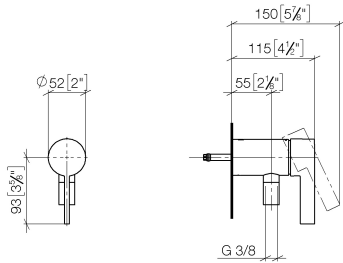

**Concealed single-lever mixer with integrated shower connection - Champagne
(22kt Gold)**

IMO

36 050 970

- without rosette
- WRAS 2011027

Intrinsic protection against back flow.

Fits: IMO, LULU, MADISON, MEM, TARA,
CL.1, LISSÉ, VAIA, META, CYO

**Concealed single-lever mixer with integrated shower connection - Champagne
(22kt Gold)**

IMO

36 050 970
mm [inches]

Flow rate chart

**Concealed single-lever mixer with integrated shower connection - Champagne
(22kt Gold)**

36 050 970
Parts for other
finishes can be found
here: [Chrome](#)

Spare parts list

No.	Item Number	Name	Quantity used	Delivery time
1	90 20 97 064 00-47	handle	1	30
2	09 24 04 266 90	nut	1	2
3	90 15 05 044 04 90	cartridge	1	10
4	09 31 11 004 90	pin	1	60
5	09 23 01 131 90	back-flow preventer	1	2
6	09 14 10 213 90	seal	1	2
7	09 24 03 281-47	nipple	1	60
8	90 21 02 069 00-47	cover	1	30
9	90 14 20 026 00 90	seal	1	2
10	28 322 970-47	Metal shower hose 1/2" x 3/8" x 1750 mm - Champagne (22kt Gold)	1	30
11	90 14 10 060 00 90	seal	1	2
12	09 18 40 230 90	connection	1	2
13	09 14 10 061 90	seal	1	2