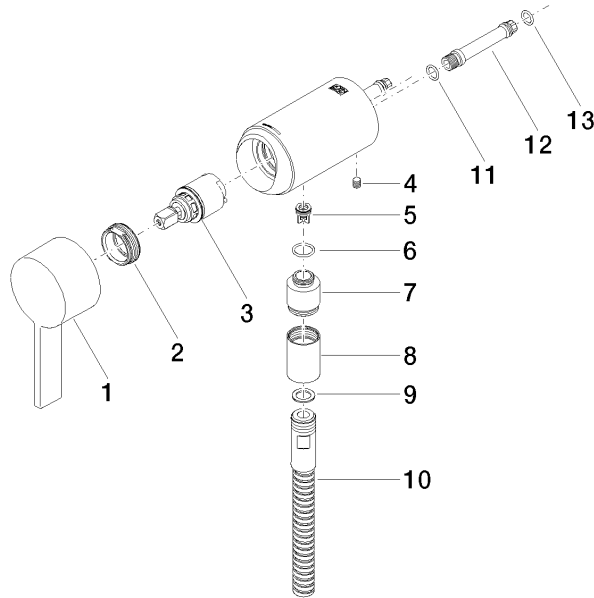

**Concealed single-lever mixer with integrated shower connection - Champagne
(22kt Gold)**

IMO

36 050 970

- without rosette
- WRAS 2011027

Intrinsic protection against back flow.

Fits: IMO, LULU, MADISON, MEM, TARA,
CL.1, LISSÉ, VAIA, META, CYO

**Concealed single-lever mixer with integrated shower connection - Champagne
(22kt Gold)**

IMO

36 050 970
mm [inches]

Flow rate chart

**Concealed single-lever mixer with integrated shower connection - Champagne
(22kt Gold)**

36 050 970
Parts for other
finishes can be found
here: [Chrome](#)

Spare parts list

No.	Item Number	Name	Quantity used	Delivery time
1	90 20 97 064 00-47	handle	1	30
2	09 24 04 266 90	nut	1	2
3	90 15 05 044 04 90	cartridge	1	10
4	09 31 11 004 90	pin	1	60
5	09 23 01 131 90	back-flow preventer	1	2
6	09 14 10 213 90	seal	1	2
7	09 24 03 281-47	nipple	1	60
8	90 21 02 069 00-47	cover	1	30
9	90 14 20 026 00 90	seal	1	2
10	28 322 970-47	Metal shower hose 1/2" x 3/8" x 1750 mm - Champagne (22kt Gold)	1	30
11	90 14 10 060 00 90	seal	1	2
12	09 18 40 230 90	connection	1	2
13	09 14 10 061 90	seal	1	2