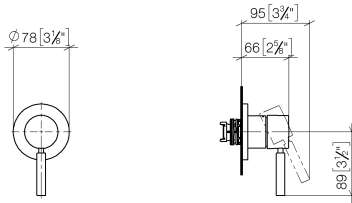

Concealed single-lever mixer with cover plate - Dark Chrome

TARA

36 060 660

- cover plate Ø 78 mm
- WRAS 2107016

Fits: TARA, META

	Dark Chrome	36 060 660-19
	Chrome	36 060 660-00
	Brushed Platinum	36 060 660-06
	Platinum	36 060 660-08
	Light Gold	36 060 660-26
	Brushed Light Gold	36 060 660-27
	Brushed Durabronze (23kt Gold)	36 060 660-28
	Matte Black	36 060 660-33
	Brushed Bronze	36 060 660-42
	Brushed Champagne (22kt Gold)	36 060 660-46
	Champagne (22kt Gold)	36 060 660-47
	Brushed Chrome	36 060 660-93
	Brushed Dark Platinum	36 060 660-99

Required miscellaneous

Concealed wall-mounted single-lever mixer - 35 860 970 90

- max. recess depth 95 mm
- min. recess depth 80 mm

36 060 660

mm [inches]

Certificates

LGA_29905.

36 060 660