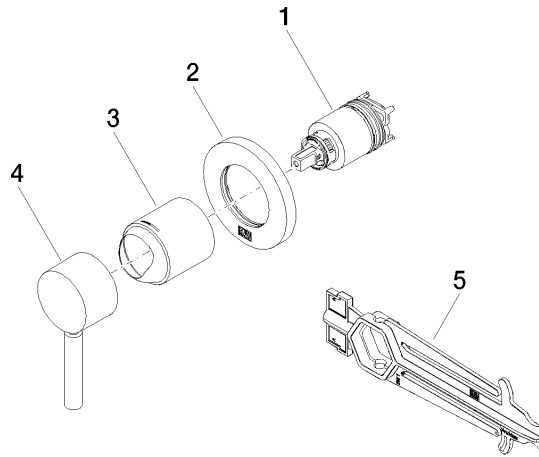

Concealed single-lever mixer with cover plate - Light Gold

TARA

36 060 660

- cover plate Ø 78 mm
- WRAS 2107016

Fits: TARA, META

| | | |
|---|-------------------------------------|---------------|
|  | Light Gold | 36 060 660-26 |
|  | Chrome | 36 060 660-00 |
|  | Brushed Platinum | 36 060 660-06 |
|  | Platinum | 36 060 660-08 |
|  | Dark Chrome | 36 060 660-19 |
|  | Brushed Light Gold | 36 060 660-27 |
|  | Brushed Durabronze (23kt Gold) | 36 060 660-28 |
|  | Matte Black | 36 060 660-33 |
|  | Brushed Bronze | 36 060 660-42 |
|  | Brushed Champagne (22kt Gold) | 36 060 660-46 |
|  | Champagne (22kt Gold) | 36 060 660-47 |
|  | Brushed Chrome | 36 060 660-93 |
|  | Brushed Dark Platinum | 36 060 660-99 |

Required miscellaneous

Concealed wall-mounted single-lever mixer - 35 860 970 90

- min. recess depth 80 mm
- max. recess depth 95 mm

36 060 660

mm [inches]

Certificates

LGA_29905.

36 060 660

Spare parts list

| No. | Item Number | Name | Quantity used | Delivery time |
|-----|--------------------|-----------|---------------|---------------|
| 1 | 90 15 05 064 01 90 | cartridge | 1 | 2 |
| 2 | 90 27 66 009 00-26 | rosette | 1 | 30 |
| 3 | 09 11 02 293-26 | cover | 1 | 60 |
| 4 | 90 20 66 006 00-26 | handle | 1 | 30 |
| 5 | 90 30 09 064 00 90 | key | 1 | 2 |