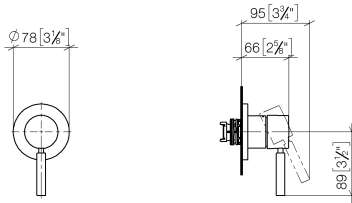

Concealed single-lever mixer with cover plate - Light Gold

TARA

36 060 660

- cover plate Ø 78 mm
- WRAS 2107016

Fits: TARA, META

| | | |
|---|-------------------------------------|---------------|
|  | Light Gold | 36 060 660-26 |
|  | Chrome | 36 060 660-00 |
|  | Brushed Platinum | 36 060 660-06 |
|  | Platinum | 36 060 660-08 |
|  | Dark Chrome | 36 060 660-19 |
|  | Brushed Light Gold | 36 060 660-27 |
|  | Brushed Durabronze (23kt Gold) | 36 060 660-28 |
|  | Matte Black | 36 060 660-33 |
|  | Brushed Bronze | 36 060 660-42 |
|  | Brushed Champagne (22kt Gold) | 36 060 660-46 |
|  | Champagne (22kt Gold) | 36 060 660-47 |
|  | Brushed Chrome | 36 060 660-93 |
|  | Brushed Dark Platinum | 36 060 660-99 |

Required miscellaneous

Concealed wall-mounted single-lever mixer - 35 860 970 90

- min. recess depth 80 mm
- max. recess depth 95 mm

36 060 660

mm [inches]

Certificates

LGA_29905.

36 060 660

Spare parts list

| No. | Item Number | Name | Quantity used | Delivery time |
|-----|--------------------|-----------|---------------|---------------|
| 1 | 90 15 05 064 01 90 | cartridge | 1 | 2 |
| 2 | 90 27 66 009 00-26 | rosette | 1 | 30 |
| 3 | 09 11 02 293-26 | cover | 1 | 60 |
| 4 | 90 20 66 006 00-26 | handle | 1 | 30 |
| 5 | 90 30 09 064 00 90 | key | 1 | 2 |