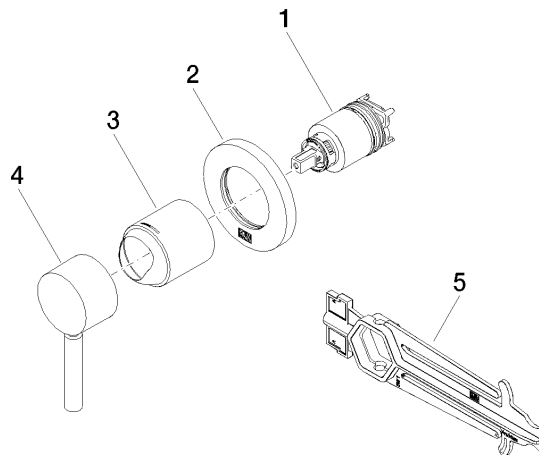

Concealed single-lever mixer with cover plate - Brushed Light Gold

TARA

36 060 660

- cover plate Ø 78 mm
- WRAS 2107016

Fits: TARA, META

	Brushed Light Gold	36 060 660-27
	Chrome	36 060 660-00
	Brushed Platinum	36 060 660-06
	Platinum	36 060 660-08
	Dark Chrome	36 060 660-19
	Light Gold	36 060 660-26
	Brushed Durabronze (23kt Gold)	36 060 660-28
	Matte Black	36 060 660-33
	Brushed Bronze	36 060 660-42
	Brushed Champagne (22kt Gold)	36 060 660-46
	Champagne (22kt Gold)	36 060 660-47
	Brushed Chrome	36 060 660-93
	Brushed Dark Platinum	36 060 660-99

Required miscellaneous

Concealed wall-mounted single-lever mixer - 35 860 970 90

- min. recess depth 80 mm
- max. recess depth 95 mm

36 060 660

mm [inches]

Certificates

LGA_29905.

36 060 660

Spare parts list

No.	Item Number	Name	Quantity used	Delivery time
1	90 15 05 064 01 90	cartridge	1	2
2	90 27 66 009 00-27	rosette	1	30
3	09 11 02 293-27	cover	1	60
4	90 20 66 006 00-27	handle	1	30
5	90 30 09 064 00 90	key	1	2