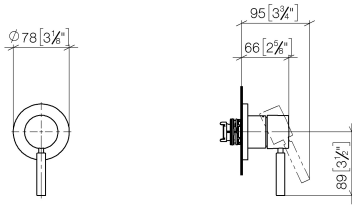

Concealed single-lever mixer with cover plate - Brushed Light Gold

TARA

36 060 660

- cover plate Ø 78 mm
- WRAS 2107016

Fits: TARA, META

	Brushed Light Gold	36 060 660-27
	Chrome	36 060 660-00
	Brushed Platinum	36 060 660-06
	Platinum	36 060 660-08
	Dark Chrome	36 060 660-19
	Light Gold	36 060 660-26
	Brushed Durabronze (23kt Gold)	36 060 660-28
	Matte Black	36 060 660-33
	Brushed Bronze	36 060 660-42
	Brushed Champagne (22kt Gold)	36 060 660-46
	Champagne (22kt Gold)	36 060 660-47
	Brushed Chrome	36 060 660-93
	Brushed Dark Platinum	36 060 660-99

Required miscellaneous

Concealed wall-mounted single-lever mixer - 35 860 970 90

- min. recess depth 80 mm
- max. recess depth 95 mm

36 060 660

mm [inches]

Certificates

LGA_29905.

36 060 660

Spare parts list

No.	Item Number	Name	Quantity used	Delivery time
1	90 15 05 064 01 90	cartridge	1	2
2	90 27 66 009 00-27	rosette	1	30
3	09 11 02 293-27	cover	1	60
4	90 20 66 006 00-27	handle	1	30
5	90 30 09 064 00 90	key	1	2