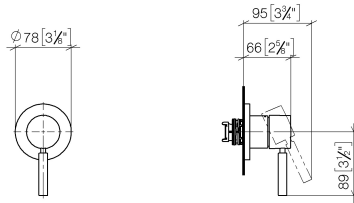

Concealed single-lever mixer with cover plate - Brushed Champagne (22kt Gold)

TARA

36 060 660

- cover plate Ø 78 mm
- WRAS 2107016

Fits: TARA, META

	Brushed Champagne (22kt Gold)	36 060 660-46
	Chrome	36 060 660-00
	Brushed Platinum	36 060 660-06
	Platinum	36 060 660-08
	Dark Chrome	36 060 660-19
	Light Gold	36 060 660-26
	Brushed Light Gold	36 060 660-27
	Brushed Durabronze (23kt Gold)	36 060 660-28
	Matte Black	36 060 660-33
	Brushed Bronze	36 060 660-42
	Champagne (22kt Gold)	36 060 660-47
	Brushed Chrome	36 060 660-93
	Brushed Dark Platinum	36 060 660-99

Required miscellaneous

Concealed wall-mounted single-lever mixer - 35 860 970 90

- max. recess depth 95 mm
- min. recess depth 80 mm

Concealed single-lever mixer with cover plate - Brushed Champagne (22kt Gold)

TARA

36 060 660
mm [inches]

Certificates

LGA_29905.

36 060 660

Spare parts list

No.	Item Number	Name	Quantity used	Delivery time
1	90 15 05 064 01 90	cartridge	1	2
2	90 27 66 009 00-46	rosette	1	30
3	09 11 02 293-46	cover	1	30
4	90 20 66 006 00-46	handle	1	30
5	90 30 09 064 00 90	key	1	2