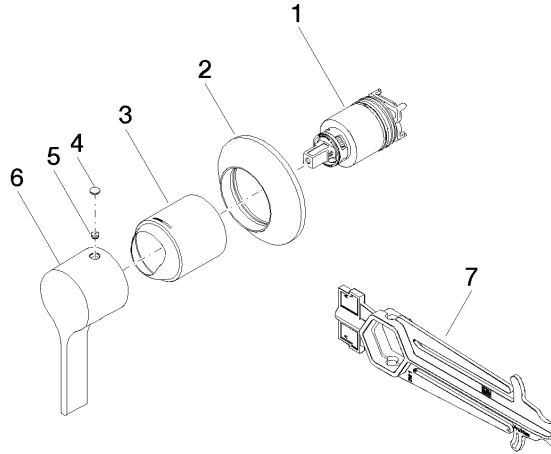

36 060 809

- cover plate 80 x 80 mm

	Brushed Platinum	36 060 809-06
	Chrome	36 060 809-00
	Platinum	36 060 809-08
	Dark Chrome	36 060 809-19
	Brushed Durabronze (23kt Gold)	36 060 809-28
	Brushed Bronze	36 060 809-42
	Brushed Champagne (22kt Gold)	36 060 809-46
	Champagne (22kt Gold)	36 060 809-47
	Brushed Dark Platinum	36 060 809-99

Required miscellaneous

Concealed wall-mounted single-lever mixer - 35 860 970 90

- max. recess depth 95 mm
- min. recess depth 80 mm

VAIA Concealed single-lever mixer with cover plate - Brushed Platinum

VAIA

36 060 809

Certificates

LGA_29905.

36 060 809

Spare parts list

No.	Item Number	Name	Quantity used	Delivery time
1	90 15 05 064 01 90	cartridge	1	2
2	90 27 80 032 00-06	rosette	1	10
3	09 11 02 293-06	cover	1	60
4	90 31 20 087 00-06	plug	1	10
5	90 31 11 063 00 90	pin	1	2
6	09 20 80 021-06	handle	1	10
7	90 30 09 064 00 90	key	1	2