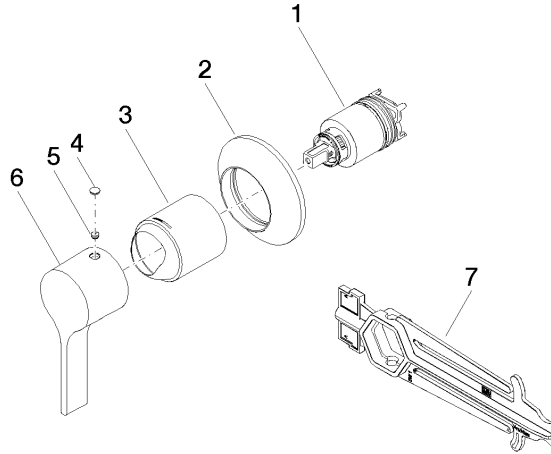

Required miscellaneous

**Concealed wall-mounted single-lever mixer -** 35 860 970 90

- max. recess depth 95 mm
- min. recess depth 80 mm

## VAIA Concealed single-lever mixer with cover plate - Platinum

---

VAIA

36 060 809

### Spare parts list

No.	Item Number	Name	Quantity used	Delivery time
1	90 15 05 064 01 90	cartridge	1	2
2	90 27 80 032 00-08	rosette	1	40
3	09 11 02 293-08	cover	1	40
4	90 31 20 087 00-08	plug	1	40
5	90 31 11 063 00 90	pin	1	2
6	09 20 80 021-08	handle	1	40
7	90 30 09 064 00 90	key	1	2