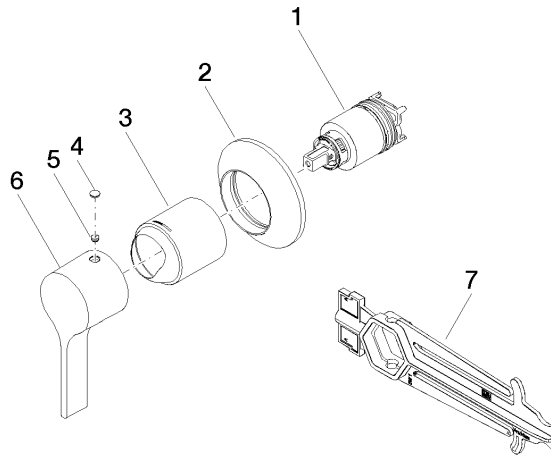

VAIA Concealed single-lever mixer with cover plate - Brushed Durabross (23kt Gold)

VAIA

36 060 809

- cover plate 80 x 80 mm

	Brushed Durabross (23kt Gold)	36 060 809-28
	Chrome	36 060 809-00
	Brushed Platinum	36 060 809-06
	Platinum	36 060 809-08
	Dark Chrome	36 060 809-19
	Brushed Bronze	36 060 809-42
	Brushed Champagne (22kt Gold)	36 060 809-46
	Champagne (22kt Gold)	36 060 809-47
	Brushed Dark Platinum	36 060 809-99

Required miscellaneous

Concealed wall-mounted single-lever mixer - 35 860 970 90

- max. recess depth 95 mm
- min. recess depth 80 mm

VAIA Concealed single-lever mixer with cover plate - Brushed Durabronze (23kt Gold)

VAIA

36 060 809

Certificates

LGA_29905.

36 060 809

Spare parts list

No.	Item Number	Name	Quantity used	Delivery time
1	90 15 05 064 01 90	cartridge	1	2
2	90 27 80 032 00-28	rosette	1	20
3	09 11 02 293-28	cover	1	60
4	90 31 20 087 00-28	plug	1	20
5	90 31 11 063 00 90	pin	1	2
6	09 20 80 021-28	handle	1	20
7	90 30 09 064 00 90	key	1	2