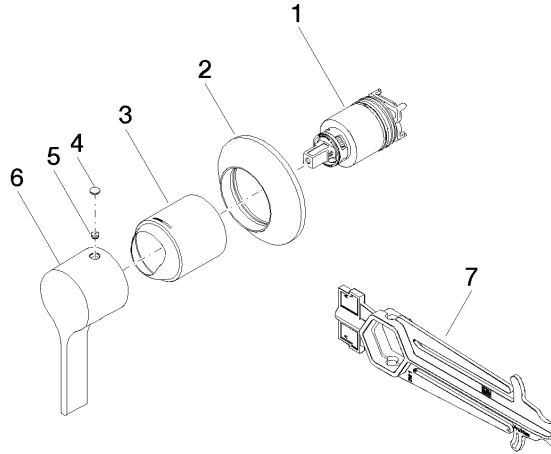

VAIA Concealed single-lever mixer with cover plate - Brushed Champagne (22kt Gold)

VAIA

36 060 809

- cover plate 80 x 80 mm

	Brushed Champagne (22kt Gold)	36 060 809-46
	Chrome	36 060 809-00
	Brushed Platinum	36 060 809-06
	Platinum	36 060 809-08
	Dark Chrome	36 060 809-19
	Brushed Durabronze (23kt Gold)	36 060 809-28
	Brushed Bronze	36 060 809-42
	Champagne (22kt Gold)	36 060 809-47
	Brushed Dark Platinum	36 060 809-99

Required miscellaneous

Concealed wall-mounted single-lever mixer - 35 860 970 90

- max. recess depth 95 mm
- min. recess depth 80 mm

VAIA Concealed single-lever mixer with cover plate - Brushed Champagne
(22kt Gold)

VAIA

36 060 809

Certificates

LGA_29905.

36 060 809

Spare parts list

No.	Item Number	Name	Quantity used	Delivery time
1	90 15 05 064 01 90	cartridge	1	2
2	90 27 80 032 00-46	rosette	1	30
3	09 11 02 293-46	cover	1	30
4	90 31 20 087 00-46	plug	1	30
5	90 31 11 063 00 90	pin	1	2
6	09 20 80 021-46	handle	1	60
7	90 30 09 064 00 90	key	1	2