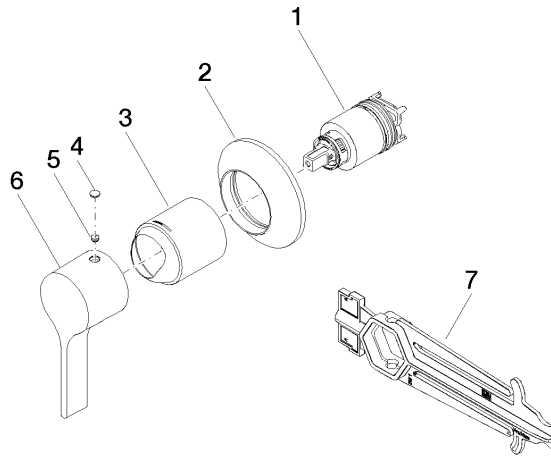

36 060 809

- cover plate 80 x 80 mm

	Champagne (22kt Gold)	36 060 809-47
	Chrome	36 060 809-00
	Brushed Platinum	36 060 809-06
	Platinum	36 060 809-08
	Dark Chrome	36 060 809-19
	Brushed Durabronze (23kt Gold)	36 060 809-28
	Brushed Bronze	36 060 809-42
	Brushed Champagne (22kt Gold)	36 060 809-46
	Brushed Dark Platinum	36 060 809-99

Required miscellaneous

Concealed wall-mounted single-lever mixer - 35 860 970 90

- max. recess depth 95 mm
- min. recess depth 80 mm

VAIA Concealed single-lever mixer with cover plate - Champagne (22kt Gold)

VAIA

36 060 809

Certificates

LGA_29905.

36 060 809

Spare parts list

No.	Item Number	Name	Quantity used	Delivery time
1	90 15 05 064 01 90	cartridge	1	2
2	90 27 80 032 00-47	rosette	1	30
3	09 11 02 293-47	cover	1	30
4	90 31 20 087 00-47	plug	1	30
5	90 31 11 063 00 90	pin	1	2
6	09 20 80 021-47	handle	1	30
7	90 30 09 064 00 90	key	1	2