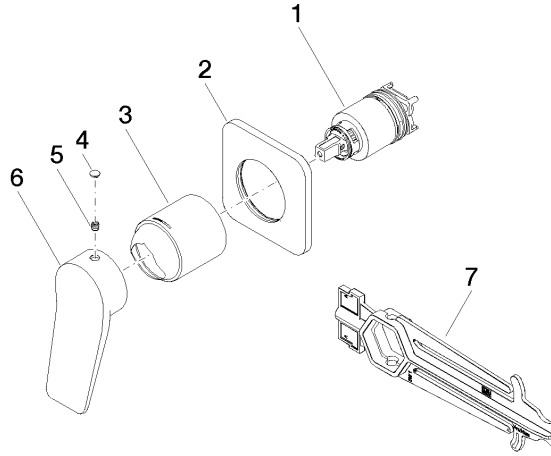

Required miscellaneous

Concealed wall-mounted single-lever mixer - 35 860 970 90

- max. recess depth 95 mm
- min. recess depth 80 mm

LISSÉ Concealed single-lever mixer with cover plate - Brushed Platinum

LISSÉ

36 060 845

Certificates

LGA_29905.

36 060 845

Spare parts list

No.	Item Number	Name	Quantity used	Delivery time
1	90 15 05 046 02 90	cartridge	1	2
2	90 27 84 020 00-06	rosette	1	10
3	09 11 02 288-06	cover	1	10
4	90 31 20 087 00-06	plug	1	10
5	90 31 11 030 00 90	pin	1	2
6	09 20 84 021-06	handle	1	10
7	90 30 09 064 00 90	key	1	2