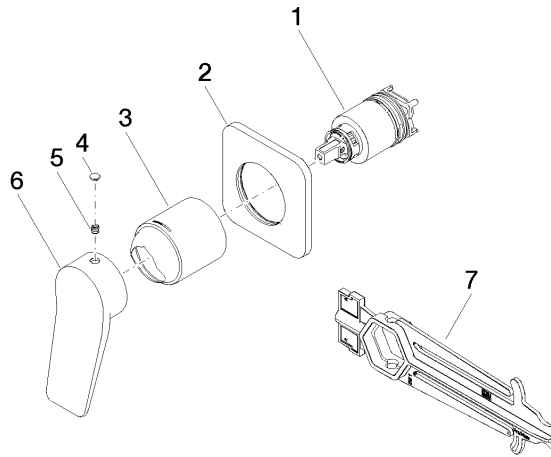

## LISSÉ Concealed single-lever mixer with cover plate - Dark Chrome

---

LISSÉ

36 060 845

### Spare parts list

No.	Item Number	Name	Quantity used	Delivery time
1	90 15 05 046 02 90	cartridge	1	2
2	90 27 84 020 00-19	rosette	1	20
3	09 11 02 288-19	cover	1	20
4	90 31 20 087 00-19	plug	1	20
5	90 31 11 030 00 90	pin	1	2
6	09 20 84 021-19	handle	1	60
7	90 30 09 064 00 90	key	1	2