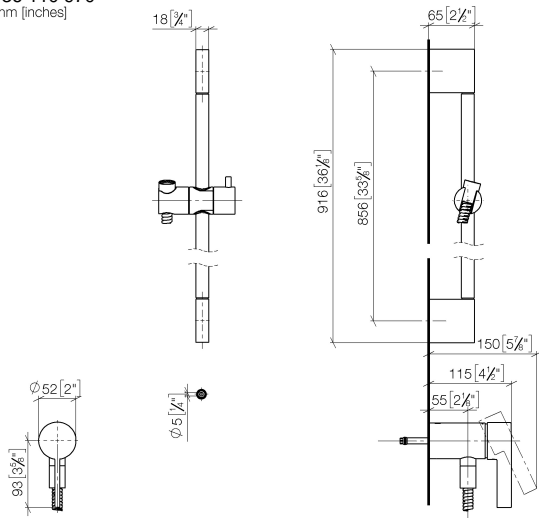

Concealed single-lever mixer with integrated shower connection with shower set without hand shower - Brushed Bronze

IMO

36 110 970

- metal shower hose 1750mm with integrated anti-twist protection
- slide bar
- Pipe diameter 18 mm
- WRAS 2011027

Required miscellaneous

	Concealed wall mounting - •min. recess depth 80 mm •max. recess depth 105 mm	35 050 970 90
--	---	---------------

Required miscellaneous

	Hand shower FlowReduce - Brushed Bronze	28 018 979-42 0010
--	--	-----------------------

Concealed single-lever mixer with integrated shower connection with shower set without hand shower - Brushed Bronze

IMO

36 110 970
mm [inches]

36 110 970

Spare parts list

No.	Item Number	Name	Quantity used	Delivery time
1	05 17 20 726 02 90	fixing set	1	2
2	09 31 11 049 90	pin	2	2
3	04 31 11 113 00 90	pin	2	2
4	08 17 97 054-42	holder	2	60
5	90 28 22 597 00-42	holder	1	30
6	28 322 970-42	Metal shower hose 1/2" x 3/8" x 1750 mm - Brushed Bronze	1	30
7	12 580 970-42	Slide unit - Brushed Bronze	1	30
9	36 050 970-42	Concealed single-lever mixer with integrated shower connection - Brushed Bronze	1	30