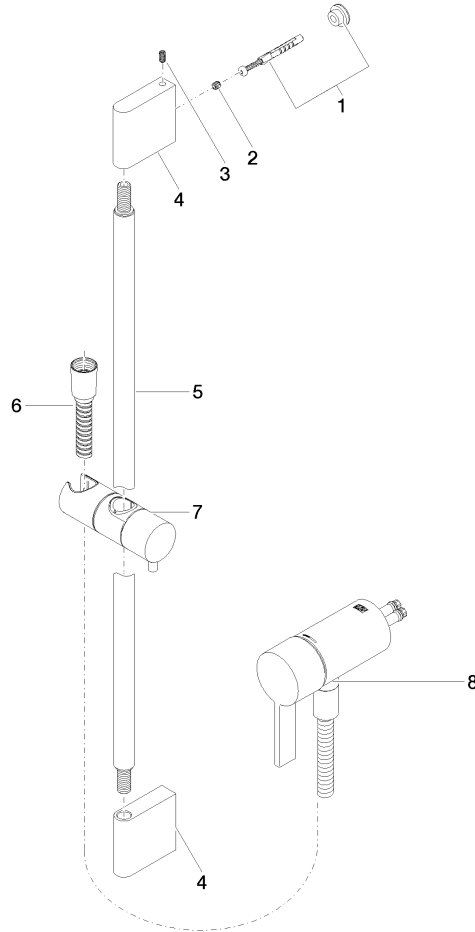

Concealed single-lever mixer with integrated shower connection with shower set without hand shower - Brushed Bronze

IMO

36 110 970

- metal shower hose 1750mm with integrated anti-twist protection
- slide bar
- Pipe diameter 18 mm
- WRAS 2011027

Required miscellaneous

	Hand shower - Brushed Bronze	28 018 979-42
--	-------------------------------------	---------------

Required miscellaneous

	Hand shower - Brushed Bronze	28 017 979-42
--	-------------------------------------	---------------

Concealed single-lever mixer with integrated shower connection with shower set without hand shower - Brushed Bronze

IMO

36 110 970
mm [inches]

36 110 970

Spare parts list

No.	Item Number	Name	Quantity used	Delivery time
1	05 17 20 726 02 90	fixing set	1	2
2	09 31 11 049 90	pin	2	2
3	04 31 11 113 00 90	pin	2	2
4	08 17 97 054-42	holder	2	60
5	90 28 22 597 00-42	holder	1	30
6	28 322 970-42	Metal shower hose 1/2" x 3/8" x 1750 mm - Brushed Bronze	1	30
7	12 580 970-42	Slide unit - Brushed Bronze	1	30
9	36 050 970-42	Concealed single-lever mixer with integrated shower connection - Brushed Bronze	1	30