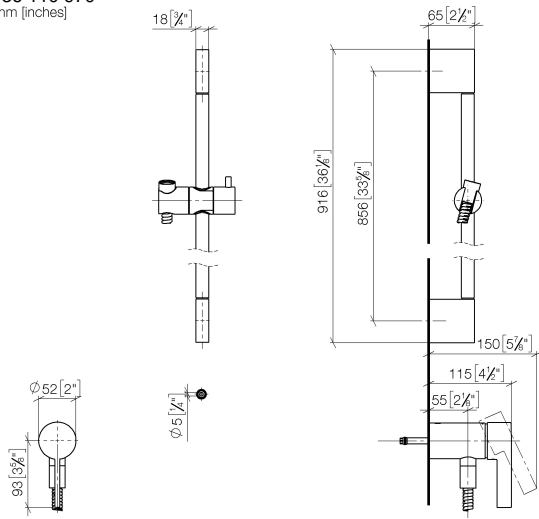

**Concealed single-lever mixer with integrated shower connection with shower set without hand shower - Brushed Champagne (22kt Gold)**

IMO

36 110 970

- metal shower hose 1750mm with integrated anti-twist protection
- slide bar
- Pipe diameter 18 mm
- WRAS 2011027

Concealed single-lever mixer with integrated shower connection with shower set without hand shower - Brushed Champagne (22kt Gold)

IMO

36 110 970  
mm [inches]

**Concealed single-lever mixer with integrated shower connection with shower set without hand shower - Brushed Champagne (22kt Gold)**

IMO

36 110 970

Parts for other finishes can be found here: [Chrome](#)

**Spare parts list**

No.	Item Number	Name	Quantity used	Delivery time
1	05 17 20 726 02 90	fixing set	1	2
2	09 31 11 049 90	pin	2	2
3	04 31 11 113 00 90	pin	2	2
4	08 17 97 054-46	holder	2	30
5	90 28 22 597 00-46	holder	1	30
6	28 322 970-46	Metal shower hose 1/2" x 3/8" x 1750 mm - Brushed Champagne (22kt Gold)	1	30
7	12 580 970-46	Slide unit - Brushed Champagne (22kt Gold)	1	30
9	36 050 970-46	Concealed single-lever mixer with integrated shower connection - Brushed Champagne (22kt Gold)	1	30