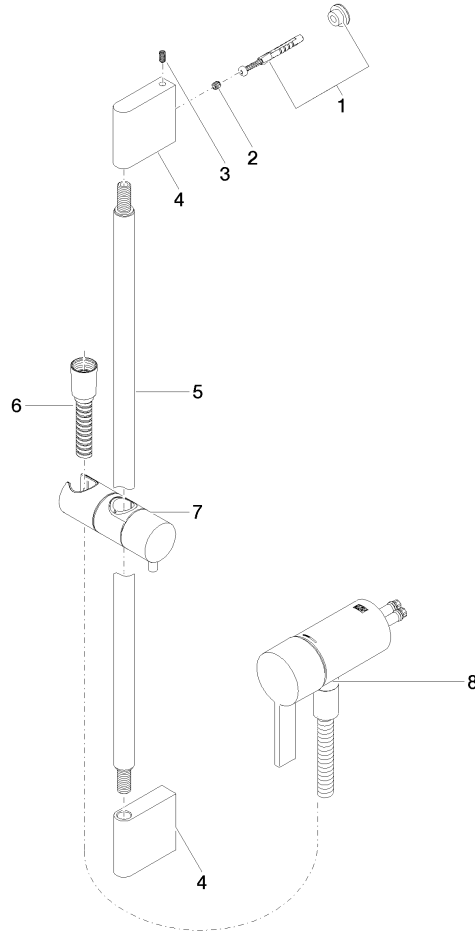

**Concealed single-lever mixer with integrated shower connection with shower set without hand shower - Brushed Champagne (22kt Gold)**

IMO

36 110 970

- metal shower hose 1750mm with integrated anti-twist protection
- slide bar
- Pipe diameter 18 mm
- WRAS 2011027

Concealed single-lever mixer with integrated shower connection with shower set without hand shower - Brushed Champagne (22kt Gold)

IMO

36 110 970  
mm [inches]

**Concealed single-lever mixer with integrated shower connection with shower set without hand shower - Brushed Champagne (22kt Gold)**

IMO

36 110 970

Parts for other finishes can be found here: [Chrome](#)

**Spare parts list**

No.	Item Number	Name	Quantity used	Delivery time
1	05 17 20 726 02 90	fixing set	1	2
2	09 31 11 049 90	pin	2	2
3	04 31 11 113 00 90	pin	2	2
4	08 17 97 054-46	holder	2	30
5	90 28 22 597 00-46	holder	1	30
6	28 322 970-46	Metal shower hose 1/2" x 3/8" x 1750 mm - Brushed Champagne (22kt Gold)	1	30
7	12 580 970-46	Slide unit - Brushed Champagne (22kt Gold)	1	30
9	36 050 970-46	Concealed single-lever mixer with integrated shower connection - Brushed Champagne (22kt Gold)	1	30