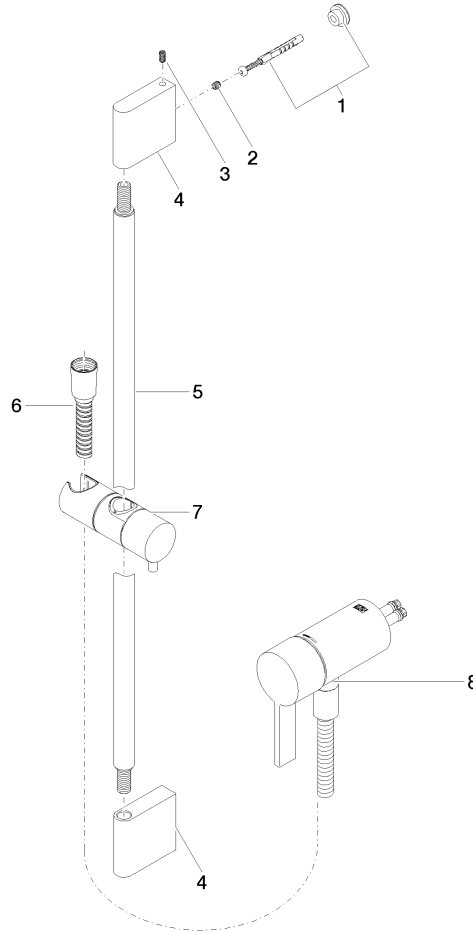

Concealed single-lever mixer with integrated shower connection with shower set without hand shower - Champagne (22kt Gold)

IMO

36 110 970

- metal shower hose 1750mm with integrated anti-twist protection
- slide bar
- Pipe diameter 18 mm
- WRAS 2011027

Concealed single-lever mixer with integrated shower connection with shower set without hand shower - Champagne (22kt Gold)

IMO

36 110 970
mm [inches]

Concealed single-lever mixer with integrated shower connection with shower set without hand shower - Champagne (22kt Gold)

IMO

36 110 970

Parts for other finishes can be found here: [Chrome](#)

Spare parts list

No.	Item Number	Name	Quantity used	Delivery time
1	05 17 20 726 02 90	fixing set	1	2
2	09 31 11 049 90	pin	2	2
3	04 31 11 113 00 90	pin	2	2
4	08 17 97 054-47	holder	2	30
5	90 28 22 597 00-47	holder	1	30
6	28 322 970-47	Metal shower hose 1/2" x 3/8" x 1750 mm - Champagne (22kt Gold)	1	30
7	12 580 970-47	Slide unit - Champagne (22kt Gold)	1	30
9	36 050 970-47	Concealed single-lever mixer with integrated shower connection - Champagne (22kt Gold)	1	30