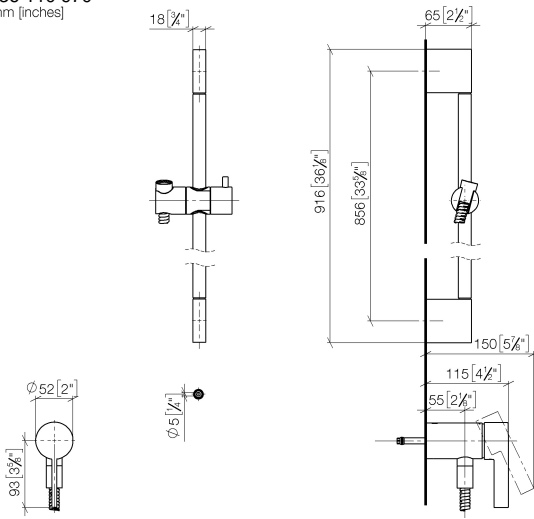

Concealed single-lever mixer with integrated shower connection with shower set without hand shower - Brushed Chrome

IMO

36 110 970

- metal shower hose 1750mm with integrated anti-twist protection
- slide bar
- Pipe diameter 18 mm
- WRAS 2011027

This article does not include a hand shower!

Intrinsic protection against back flow.

Fits: IMO, LULU, MADISON, MEM, TARA, CL.1, LISSÉ, VAIA, META, CYO

	Brushed Chrome	36 110 970-93
	Chrome	36 110 970-00
	Brushed Platinum	36 110 970-06
	Platinum	36 110 970-08
	Dark Chrome	36 110 970-19
	Brushed Light Gold	36 110 970-27
	Brushed Durabronze (23kt Gold)	36 110 970-28
	Matte Black	36 110 970-33
	Brushed Bronze	36 110 970-42
	Brushed Champagne (22kt Gold)	36 110 970-46
	Champagne (22kt Gold)	36 110 970-47
	Brushed Dark Platinum	36 110 970-99

Concealed single-lever mixer with integrated shower connection with shower set without hand shower - Brushed Chrome

IMO

36 110 970
mm [inches]

Certificates

Belgaqua_21-025- WRAS_2011027. LGA_29928.
27_1.

Concealed single-lever mixer with integrated shower connection with shower set without hand shower - Brushed Chrome

IMO

36 110 970

Parts for other finishes can be found here: [Chrome](#)

Spare parts list

No.	Item Number	Name	Quantity used	Delivery time
1	05 17 20 726 02 90	fixing set	1	2
2	09 31 11 049 90	pin	2	2
3	04 31 11 113 00 90	pin	2	2
4	08 17 97 054-93	holder	2	20
5	90 28 22 597 00-93	holder	1	20
6	28 322 970-93	Metal shower hose 1/2" x 3/8" x 1750 mm - Brushed Chrome	1	20
7	12 580 970-93	Slide unit - Brushed Chrome	1	20
9	36 050 970-93	Concealed single-lever mixer with integrated shower connection - Brushed Chrome	1	20