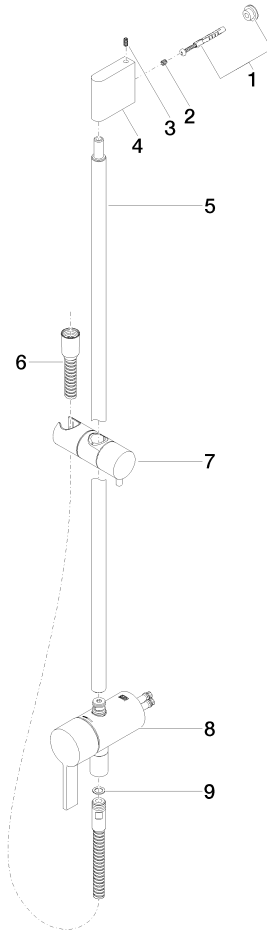

**Concealed single-lever mixer with integrated shower connection with shower set without hand shower - Brushed Light Gold**

IMO

36 111 970

- metal shower hose 1750mm with integrated anti-twist protection
- slide bar
- Pipe diameter 18 mm
- WRAS 2011027

**Required miscellaneous**

- Concealed wall mounting -**
- min. recess depth 80 mm
  - max. recess depth 105 mm

35 050 970 90

**Required miscellaneous**

- Hand shower FlowReduce -  
Brushed Light Gold**

28 018 979-27  
0010

Concealed single-lever mixer with integrated shower connection with shower set without hand shower - Brushed Light Gold

IMO

36 111 970

mm [inches]

36 111 970

### Spare parts list

No.	Item Number	Name	Quantity used	Delivery time
1	05 17 20 726 02 90	fixing set	1	2
2	09 31 11 049 90	pin	2	2
3	04 31 11 113 00 90	pin	2	2
4	08 17 97 054-27	holder	1	60
5	90 28 22 782 00-27	pipe	1	30
6	28 322 970-27	Metal shower hose 1/2" x 3/8" x 1750 mm - Brushed Light Gold	1	30
7	12 580 970-27	Slide unit - Brushed Light Gold	1	30
8	90 19 97 002 00-27	connection	1	30
9	90 14 20 026 00 90	seal	1	2