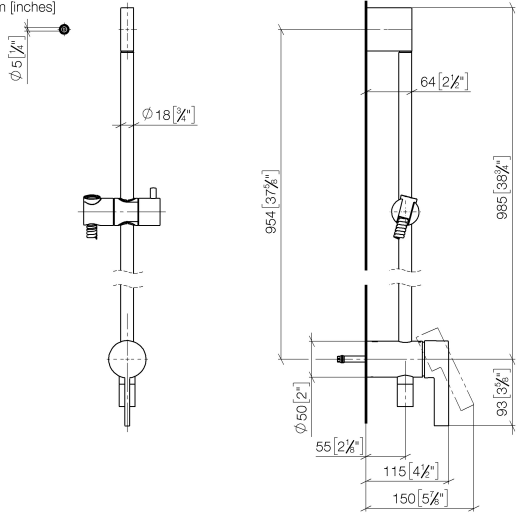

**Concealed single-lever mixer with integrated shower connection with shower set without hand shower - Brushed Durabronz (23kt Gold)**

IMO

36 111 970

- metal shower hose 1750mm with integrated anti-twist protection
- slide bar
- Pipe diameter 18 mm
- WRAS 2011027

**Required miscellaneous**

	<b>Concealed wall mounting -</b> •max. recess depth 105 mm •min. recess depth 80 mm	35 050 970 90
--	---	---------------

**Required miscellaneous**

	<b>Hand shower - Brushed Durabronz (23kt Gold)</b>	28 017 979-28
--	--	---------------

36 111 970

mm [Inches]

Certificates

Belgaqua\_21-025- WRAS\_2011027. LGA\_29928.  
27\_1.

36 111 970

### Spare parts list

No.	Item Number	Name	Quantity used	Delivery time
1	05 17 20 726 02 90	fixing set	1	2
2	09 31 11 049 90	pin	2	2
3	04 31 11 113 00 90	pin	2	2
4	08 17 97 054-28	holder	1	20
5	90 28 22 782 00-28	pipe	1	20
6	28 322 970-28	Metal shower hose 1/2" x 3/8" x 1750 mm - Brushed Durabronz (23kt Gold)	1	20
7	12 580 970-28	Slide unit - Brushed Durabronz (23kt Gold)	1	20
8	90 19 97 002 00-28	connection	1	20
9	90 14 20 026 00 90	seal	1	2