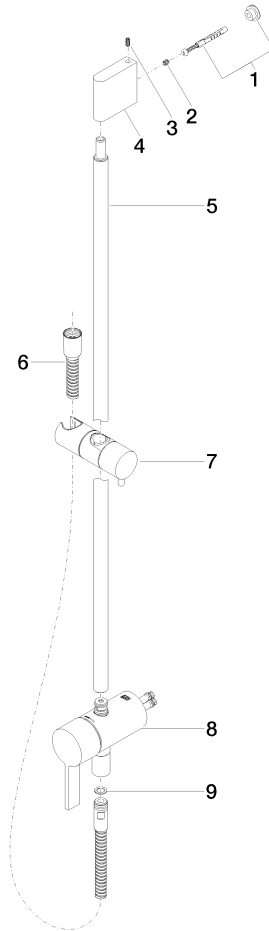

**Concealed single-lever mixer with integrated shower connection with shower set without hand shower - Brushed Durabronz (23kt Gold)**

IMO

36 111 970

- metal shower hose 1750mm with integrated anti-twist protection
- slide bar
- Pipe diameter 18 mm
- WRAS 2011027

**Required miscellaneous**

	<b>Concealed wall mounting -</b> •max. recess depth 105 mm •min. recess depth 80 mm	35 050 970 90
--	---	---------------

**Required miscellaneous**

	<b>Hand shower - Brushed Durabronz (23kt Gold)</b>	28 017 979-28
--	--	---------------

36 111 970

mm [Inches]

Certificates

Belgaqua\_21-025- WRAS\_2011027. LGA\_29928.  
27\_1.

36 111 970

### Spare parts list

No.	Item Number	Name	Quantity used	Delivery time
1	05 17 20 726 02 90	fixing set	1	2
2	09 31 11 049 90	pin	2	2
3	04 31 11 113 00 90	pin	2	2
4	08 17 97 054-28	holder	1	20
5	90 28 22 782 00-28	pipe	1	20
6	28 322 970-28	Metal shower hose 1/2" x 3/8" x 1750 mm - Brushed Durabronz (23kt Gold)	1	20
7	12 580 970-28	Slide unit - Brushed Durabronz (23kt Gold)	1	20
8	90 19 97 002 00-28	connection	1	20
9	90 14 20 026 00 90	seal	1	2