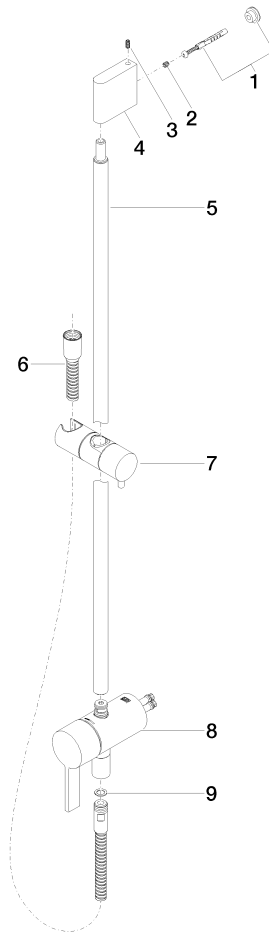

**Concealed single-lever mixer with integrated shower connection with shower set without hand shower - Brushed Champagne (22kt Gold)**

IMO

36 111 970

- metal shower hose 1750mm with integrated anti-twist protection
- slide bar
- Pipe diameter 18 mm
- WRAS 2011027

This article does not include a hand shower!  
Intrinsic protection against back flow.

Fits: IMO, LULU, MADISON, MEM, TARA, CL.1, LISSÉ, VAIA, META, CYO

	Brushed Champagne (22kt Gold)	36 111 970-46
	Chrome	36 111 970-00
	Brushed Platinum	36 111 970-06
	Platinum	36 111 970-08
	Dark Chrome	36 111 970-19
	Brushed Light Gold	36 111 970-27
	Brushed Durabronze (23kt Gold)	36 111 970-28
	Matte Black	36 111 970-33
	Brushed Bronze	36 111 970-42
	Champagne (22kt Gold)	36 111 970-47
	Brushed Chrome	36 111 970-93
	Brushed Dark Platinum	36 111 970-99

Concealed single-lever mixer with integrated shower connection with shower set without hand shower - Brushed Champagne (22kt Gold)

IMO

36 111 970

mm [inches]

**Concealed single-lever mixer with integrated shower connection with shower set without hand shower - Brushed Champagne (22kt Gold)**

IMO

36 111 970

Parts for other finishes can be found here: [Chrome](#)

**Spare parts list**

No.	Item Number	Name	Quantity used	Delivery time
1	05 17 20 726 02 90	fixing set	1	2
2	09 31 11 049 90	pin	2	2
3	04 31 11 113 00 90	pin	2	2
4	08 17 97 054-46	holder	1	30
5	90 28 22 782 00-46	pipe	1	30
6	28 322 970-46	Metal shower hose 1/2" x 3/8" x 1750 mm - Brushed Champagne (22kt Gold)	1	30
7	12 580 970-46	Slide unit - Brushed Champagne (22kt Gold)	1	30
8	90 19 97 002 00-46	connection	1	30
9	90 14 20 026 00 90	seal	1	2