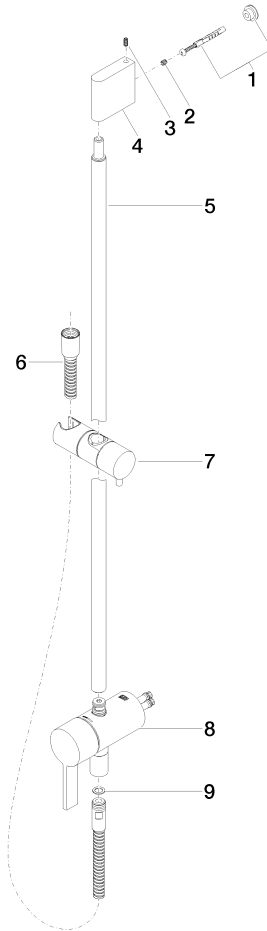

Concealed single-lever mixer with integrated shower connection with shower set without hand shower - Champagne (22kt Gold)

IMO

36 111 970

- metal shower hose 1750mm with integrated anti-twist protection
- slide bar
- Pipe diameter 18 mm
- WRAS 2011027

This article does not include a hand shower!

Intrinsic protection against back flow.

Fits: IMO, LULU, MADISON, MEM, TARA, CL.1, LISSÉ, VAIA, META, CYO

	Champagne (22kt Gold)	36 111 970-47
	Chrome	36 111 970-00
	Brushed Platinum	36 111 970-06
	Platinum	36 111 970-08
	Dark Chrome	36 111 970-19
	Brushed Light Gold	36 111 970-27
	Brushed Durabronze (23kt Gold)	36 111 970-28
	Matte Black	36 111 970-33
	Brushed Bronze	36 111 970-42
	Brushed Champagne (22kt Gold)	36 111 970-46
	Brushed Chrome	36 111 970-93
	Brushed Dark Platinum	36 111 970-99

Concealed single-lever mixer with integrated shower connection with shower set without hand shower - Champagne (22kt Gold)

IMO

36 111 970

mm [inches]

Concealed single-lever mixer with integrated shower connection with shower set without hand shower - Champagne (22kt Gold)

36 111 970

Parts for other finishes can be found here: [Chrome](#)

Spare parts list

No.	Item Number	Name	Quantity used	Delivery time
1	05 17 20 726 02 90	fixing set	1	2
2	09 31 11 049 90	pin	2	2
3	04 31 11 113 00 90	pin	2	2
4	08 17 97 054-47	holder	1	30
5	90 28 22 782 00-47	pipe	1	30
6	28 322 970-47	Metal shower hose 1/2" x 3/8" x 1750 mm - Champagne (22kt Gold)	1	30
7	12 580 970-47	Slide unit - Champagne (22kt Gold)	1	30
8	90 19 97 002 00-47	connection	1	30
9	90 14 20 026 00 90	seal	1	2