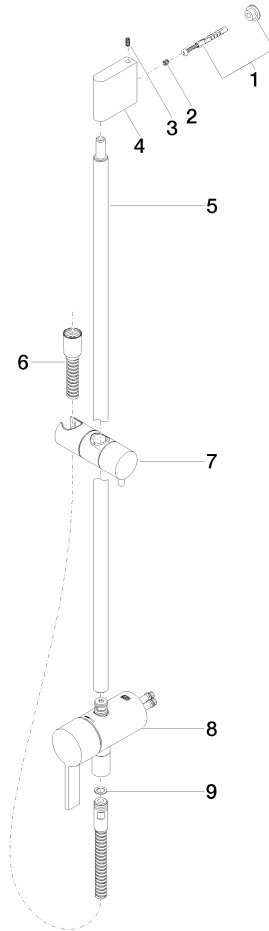

**Concealed single-lever mixer with integrated shower connection with shower set without hand shower - Brushed Chrome**

IMO

36 111 970

- metal shower hose 1750mm with integrated anti-twist protection
- slide bar
- Pipe diameter 18 mm
- WRAS 2011027

Concealed single-lever mixer with integrated shower connection with shower set without hand shower - Brushed Chrome

IMO

36 111 970

mm [Inches]

Certificates

Belgaqua\_21-025- WRAS\_2011027. LGA\_29928.  
27\_1.

**Concealed single-lever mixer with integrated shower connection with shower set without hand shower - Brushed Chrome**

IMO

36 111 970

Parts for other finishes can be found here: [Chrome](#)

**Spare parts list**

No.	Item Number	Name	Quantity used	Delivery time
1	05 17 20 726 02 90	fixing set	1	2
2	09 31 11 049 90	pin	2	2
3	04 31 11 113 00 90	pin	2	2
4	08 17 97 054-93	holder	1	20
5	90 28 22 782 00-93	pipe	1	20
6	28 322 970-93	Metal shower hose 1/2" x 3/8" x 1750 mm - Brushed Chrome	1	20
7	12 580 970-93	Slide unit - Brushed Chrome	1	20
8	90 19 97 002 00-93	connection	1	20
9	90 14 20 026 00 90	seal	1	2