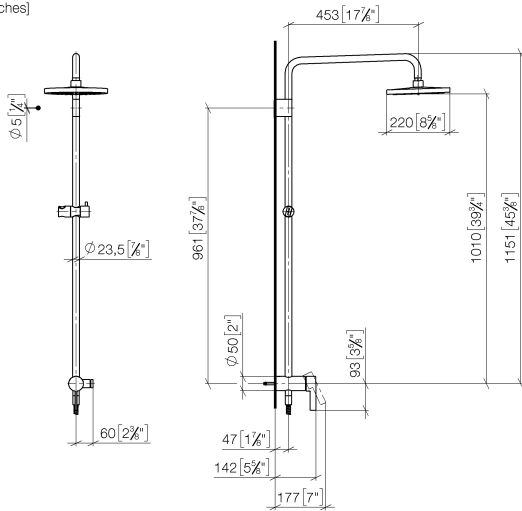

Showerpipe with single-lever shower mixer without hand shower - Chrome

IMO

36 112 970

Fits: IMO, LULU, TARA, LISSÉ, VAIA, META

- shower with fixed riser projection 450mm
- overhead shower: rain flow
- rain shower Ø 220 mm
- rain shower with anti-scale system
- max. rainshower flow 14 l/min
- height of fittings up to rain shower (bottom edge) 1010mm
- height of fittings up to top edge of elbow 1150mm
- metal shower hose 1750mm with integrated anti-twist protection
- 1/2" connection
- slide bar
- Pipe diameter 23.5 mm
- automatic diverter for fixed-riser shower/hand shower
- quick clearing

Required miscellaneous

Concealed wall mounting - 35 050 970 90
 •max. recess depth 105 mm
 •min. recess depth 80 mm

Required miscellaneous

Hand shower FlowReduce - Chrome 28 012 979-00 0010

Required miscellaneous

Required miscellaneous

Hand shower - Chrome 28 012 979-00

Required miscellaneous

Hand shower FlowReduce - Chrome 28 018 979-00 0010

36 112 970

mm [inches]
1:10

Flow rate chart

Certificates

DVGW_DW- 6512DN0126. Belgaqua_21-025- 27_1. WRAS_2101043. LGA_38677.

36 112 970

Spare parts list

No.	Item Number	Name	Quantity used	Delivery time
1	04 12 05 092 00-00	shower	1	10
2	09 23 01 039 90	sieve	1	2
3	90 28 22 348 00-00	pipe	1	10
4	90 17 11 149 00-00	holder	1	10
5	04 28 22 349 00-00	pipe	1	60
6	28 322 970-00	Metal shower hose 1/2" x 3/8" x 1750 mm - Chrome	1	2
7	12 570 970-00	Slide unit - Chrome	1	10
8	90 17 01 251 00-00	connection	1	10
9	90 14 20 026 00 90	seal	1	2