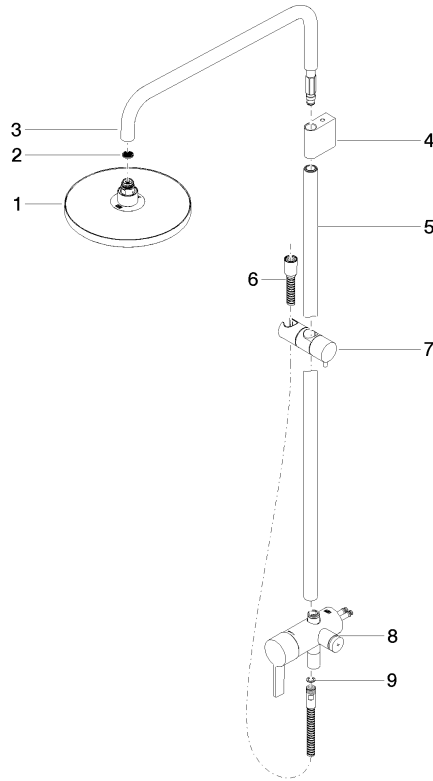

Showerpipe with single-lever shower mixer without hand shower - Chrome

IMO

36 112 970

Fits: IMO, LULU, TARA, LISSÉ, VAIA, META

- shower with fixed riser projection 450mm
- overhead shower: rain flow
- rain shower Ø 220 mm
- rain shower with anti-scale system
- max. rainshower flow 14 l/min
- height of fittings up to rain shower (bottom edge) 1010mm
- height of fittings up to top edge of elbow 1150mm
- metal shower hose 1750mm with integrated anti-twist protection
- 1/2" connection
- slide bar
- Pipe diameter 23.5 mm
- automatic diverter for fixed-riser shower/hand shower
- quick clearing

Required miscellaneous

Concealed wall mounting - 35 050 970 90
 •max. recess depth 105 mm
 •min. recess depth 80 mm

Required miscellaneous

Hand shower FlowReduce - Chrome 28 012 979-00 0010

Required miscellaneous

Required miscellaneous

Hand shower - Chrome 28 012 979-00

Required miscellaneous

Hand shower FlowReduce - Chrome 28 018 979-00 0010

36 112 970

mm [inches]
1:10

Flow rate chart

Certificates

DVGW_DW- 6512DN0126. Belgaqua_21-025- 27_1. WRAS_2101043. LGA_38677.

36 112 970

Spare parts list

No.	Item Number	Name	Quantity used	Delivery time
1	04 12 05 092 00-00	shower	1	10
2	09 23 01 039 90	sieve	1	2
3	90 28 22 348 00-00	pipe	1	10
4	90 17 11 149 00-00	holder	1	10
5	04 28 22 349 00-00	pipe	1	60
6	28 322 970-00	Metal shower hose 1/2" x 3/8" x 1750 mm - Chrome	1	2
7	12 570 970-00	Slide unit - Chrome	1	10
8	90 17 01 251 00-00	connection	1	10
9	90 14 20 026 00 90	seal	1	2