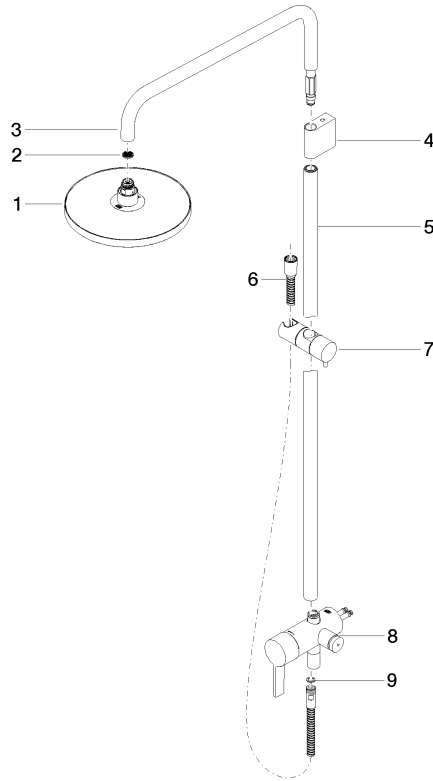

Showerpipe with single-lever shower mixer without hand shower - Brushed Durabronz (23kt Gold)

IMO

36 112 970 Product version from 4/1/2024

- shower with fixed riser projection 450mm
- overhead shower: rain flow
- rain shower Ø 220 mm
- rain shower with anti-scale system
- max. rainshower flow 14 l/min
- height of fittings up to rain shower (bottom edge) 1010mm
- height of fittings up to top edge of elbow 1150mm
- metal shower hose 1750mm with integrated anti-twist protection
- 1/2" connection
- slide bar
- Pipe diameter 23.5 mm
- automatic diverter for fixed-riser shower/hand shower
- quick clearing
- WRAS

Showerpipe with single-lever shower mixer without hand shower - Brushed Durabronz (23kt Gold)

IMO

36 112 970 Product version from 4/1/2024
mm [inches]
1:10

Flow rate chart

Codes & Standards

DIN 4109

EN 1717

EN 817

ISO 3822

Scottish Water
Byelaws

UK Water Supply
Regulations

Ü-Zeichen

Showerpipe with single-lever shower mixer without hand shower - Brushed
Durabronz (23kt Gold)

IMO

36 112 970 Product version from 4/1/2024

Certificates

DVGW_DW-
6512DN0

Belgaqua_21-025-2 WRAS_2101

LGA_38

Spare parts list

No.	Item Number	Name	Quantity used	Delivery time
1	04 12 05 092 00-28	shower	1	20
2	09 23 01 039 90	sieve	1	2
3	90 28 22 348 00-28	pipe	1	20
4	90 17 11 149 00-28	holder	1	20
5	04 28 22 349 00-28	pipe	1	20
6	28 322 970-28	Metal shower hose 1/2" x 3/8" x 1750 mm - Brushed Durabronz (23kt Gold)	1	20
7	12 570 970-28	Slide unit - Brushed Durabronz (23kt Gold)	1	20
8	90 17 01 251 00-28	connection	1	20
9	90 14 20 026 00 90	seal	1	2