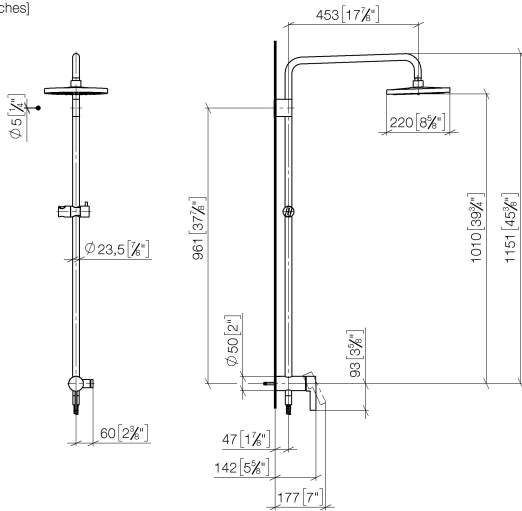

Showerpipe with single-lever shower mixer without hand shower - Brushed Durabronz (23kt Gold)

IMO

36 112 970 Product version from 4/1/2024

- shower with fixed riser projection 450mm
- overhead shower: rain flow
- rain shower Ø 220 mm
- rain shower with anti-scale system
- max. rainshower flow 14 l/min
- height of fittings up to rain shower (bottom edge) 1010mm
- height of fittings up to top edge of elbow 1150mm
- metal shower hose 1750mm with integrated anti-twist protection
- 1/2" connection
- slide bar
- Pipe diameter 23.5 mm
- automatic diverter for fixed-riser shower/hand shower
- quick clearing
- WRAS

Showerpipe with single-lever shower mixer without hand shower - Brushed Durabronz (23kt Gold)

IMO

36 112 970 Product version from 4/1/2024
mm [inches]
1:10

Flow rate chart

Codes & Standards

DIN 4109

EN 1717

Certificates

DVGW_DW-
6512DN0

Belgaqua_21-025-2 WRAS_2101

LGA_38

Spare parts list

No.	Item Number	Name	Quantity used	Delivery time
1	04 12 05 092 00-28	shower	1	20
2	09 23 01 039 90	sieve	1	2
3	90 28 22 348 00-28	pipe	1	20
4	90 17 11 149 00-28	holder	1	20
5	04 28 22 349 00-28	pipe	1	20
6	28 322 970-28	Metal shower hose 1/2" x 3/8" x 1750 mm - Brushed Durabronz (23kt Gold)	1	20
7	12 570 970-28	Slide unit - Brushed Durabronz (23kt Gold)	1	20
8	90 17 01 251 00-28	connection	1	20
9	90 14 20 026 00 90	seal	1	2