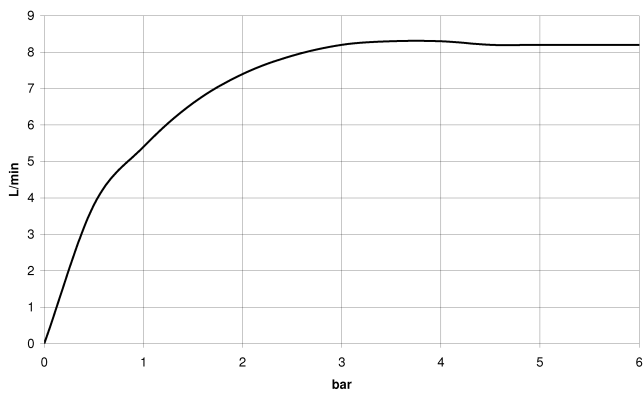

Flow rate chart

Codes & Standards

DIN 4109

EN 1717

EN 817

ISO 3822

Scottish Water
Byelaws

UK Water Supply
Regulations

Ü-Zeichen