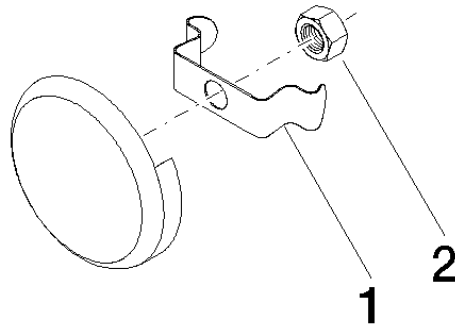

Vacuum breaker - Chrome

---

36 150 970

Spare parts list

No.	Item Number	Name	Quantity used	Delivery time
1	08 16 02 500 90	spring	1	2
2	09 23 10 026 90	nut	1	2