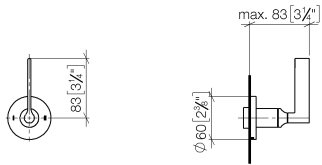

**VAIA Concealed two-way diverter - Dark Chrome**

36 200 819

- rotary diverter
- rosette Ø 60 mm
- WRAS

	Dark Chrome	36 200 819-19
	Chrome	36 200 819-00
	Brushed Platinum	36 200 819-06
	Brushed Durabronze (23kt Gold)	36 200 819-28
	Brushed Bronze	36 200 819-42
	Brushed Champagne (22kt Gold)	36 200 819-46
	Champagne (22kt Gold)	36 200 819-47
	Brushed Dark Platinum	36 200 819-99

**VAIA Concealed two-way diverter - Dark Chrome**

36 200 819

mm [inches]

**Flow rate chart**

**Codes & Standards**

DIN 4109

ISO 3822

Scottish Water  
Byelaws