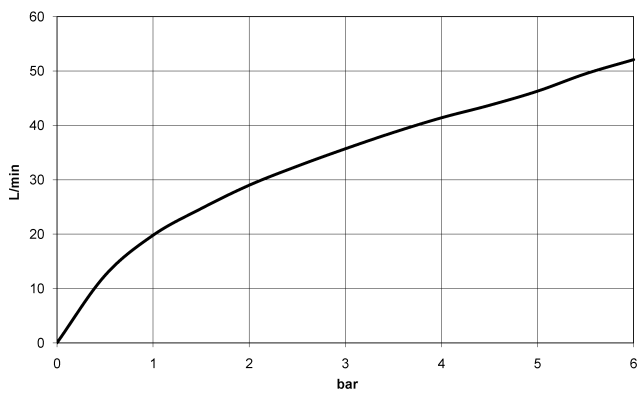

**VAIA Concealed two-way diverter - Dark Chrome**

36 200 819

- rotary diverter
- rosette Ø 60 mm
- WRAS

	Dark Chrome	36 200 819-19
	Chrome	36 200 819-00
	Brushed Platinum	36 200 819-06
	Brushed Durabronze (23kt Gold)	36 200 819-28
	Brushed Bronze	36 200 819-42
	Brushed Champagne (22kt Gold)	36 200 819-46
	Champagne (22kt Gold)	36 200 819-47
	Brushed Dark Platinum	36 200 819-99

**VAIA Concealed two-way diverter - Dark Chrome**

36 200 819

mm [inches]

**Flow rate chart**

**Codes & Standards**

DIN 4109

ISO 3822

Scottish Water  
Byelaws