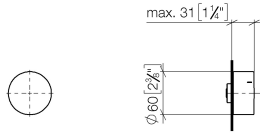

Concealed three-way diverter - Brushed Bronze

36 210 740 Product version from 4/1/2022

mm [inches]