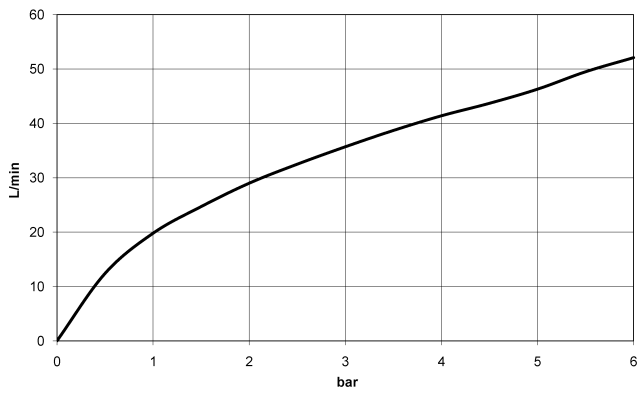

## Concealed three-way diverter - Brushed Bronze

36 210 740 Product version from 4/1/2022

- rotary diverter
- without rosette
- handle Ø 60mm
- WRAS

	Brushed Bronze	36 210 740-42
	Chrome	36 210 740-00
	Brushed Platinum	36 210 740-06
	Light Gold	36 210 740-26
	Brushed Light Gold	36 210 740-27
	Brushed Durabronze (23kt Gold)	36 210 740-28
	Matte Black	36 210 740-33
	Brushed Champagne (22kt Gold)	36 210 740-46
	Champagne (22kt Gold)	36 210 740-47
	Brushed Dark Platinum	36 210 740-99

### Flow rate chart