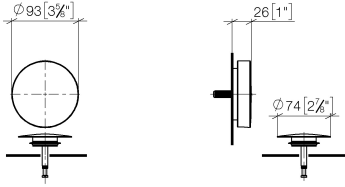

Pop-up waste and overflow - Brushed Platinum

IMO

36 243 970

- drain Ø 52mm
- Also suitable for king-size baths.**

Also suitable for king-size baths.

Fits: IMO, LULU, MADISON, MEM, TARA, CL.1, LISSÉ, VAIA, META, CYO

Required miscellaneous

- Pop-up waste and overflow -** 35 227 970 90
- bowden cable length 725 mm

36 243 970

mm [inches]

36 243 970

Spare parts list

No.	Item Number	Name	Quantity used	Delivery time
1	09 11 01 123-06	cover	1	10
2	90 20 97 061 00-06	handle	1	10
3	04 31 20 031 48-06	plug	1	10